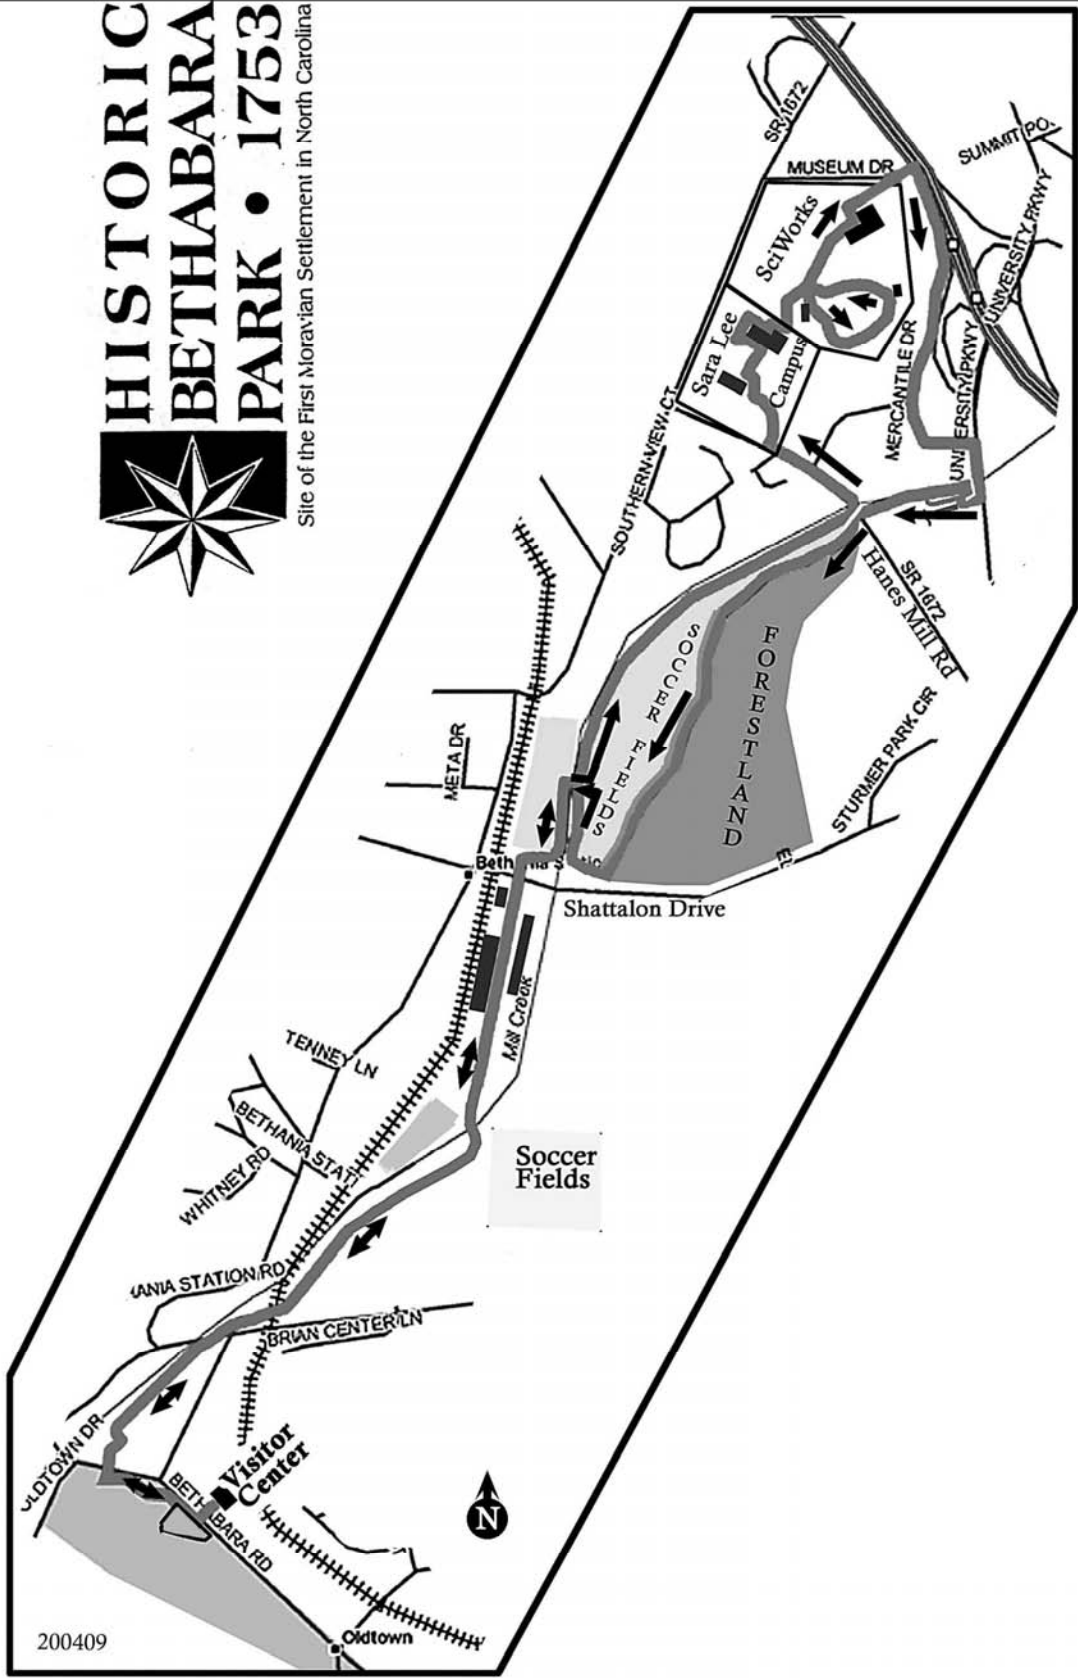

SCIWORKS TRAIL

HISTORIC BETHABARA PARK • 1753

Site of the First Moravian Settlement in North Carolina

200409