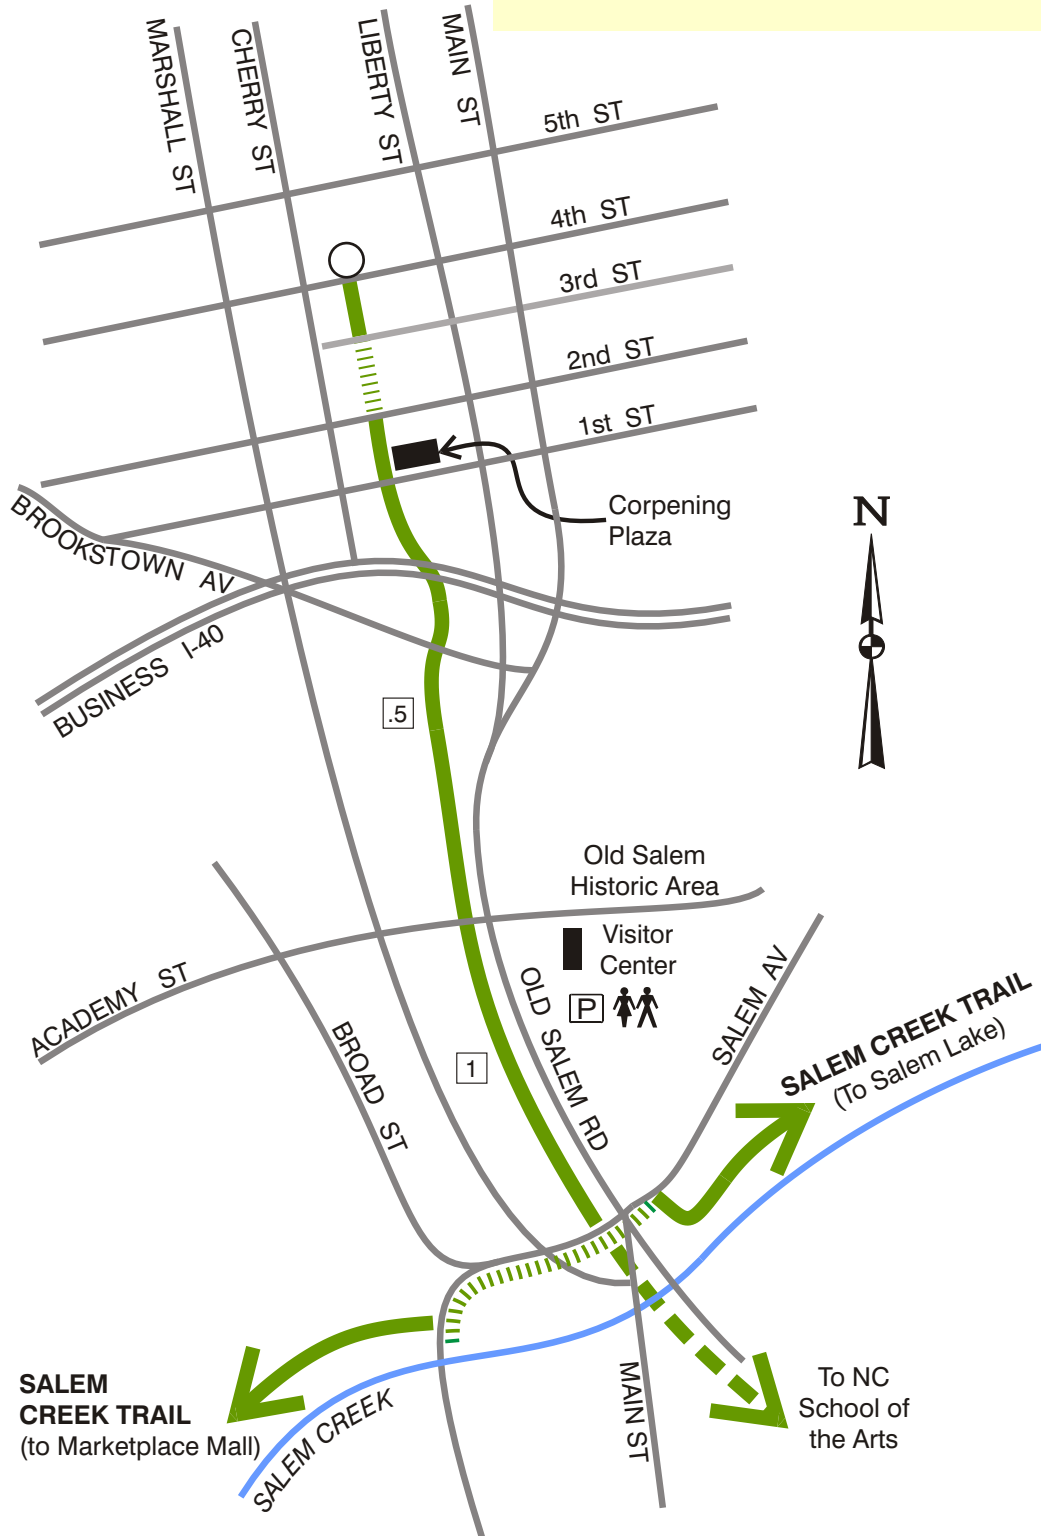

Downtown Strollway

LEGEND

	PAVED TRAIL		PROPOSED TRAIL		CREEK		PARKING
	UNPAVED TRAIL		PROPOSED CREEK		TRAIL HEAD		PUBLIC AREA
	SIDEWALK CONNECTOR		RESTROOM				MILE POSTS
	BOARDWALK / STEEP STEPS						

Winston-Salem
Recreation & Parks