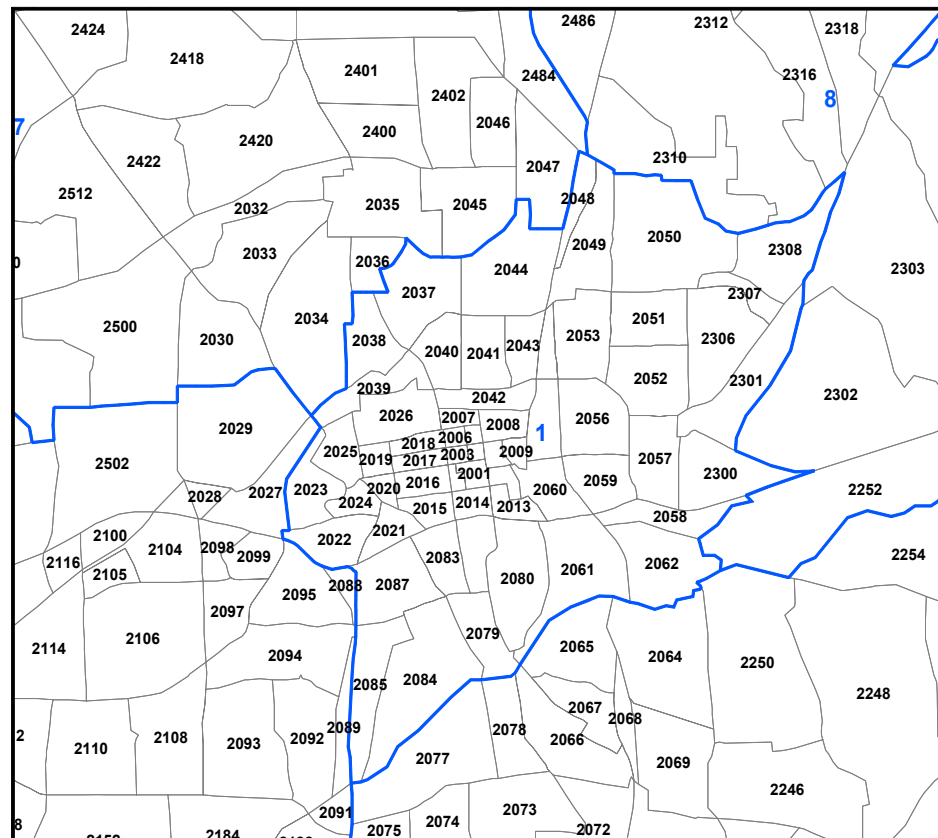

Winston-Salem Urban Area Traffic Analysis Zones (TAZs) and Subareas

Inset

Produced: 2/21/05
By: Winston-Salem DOT