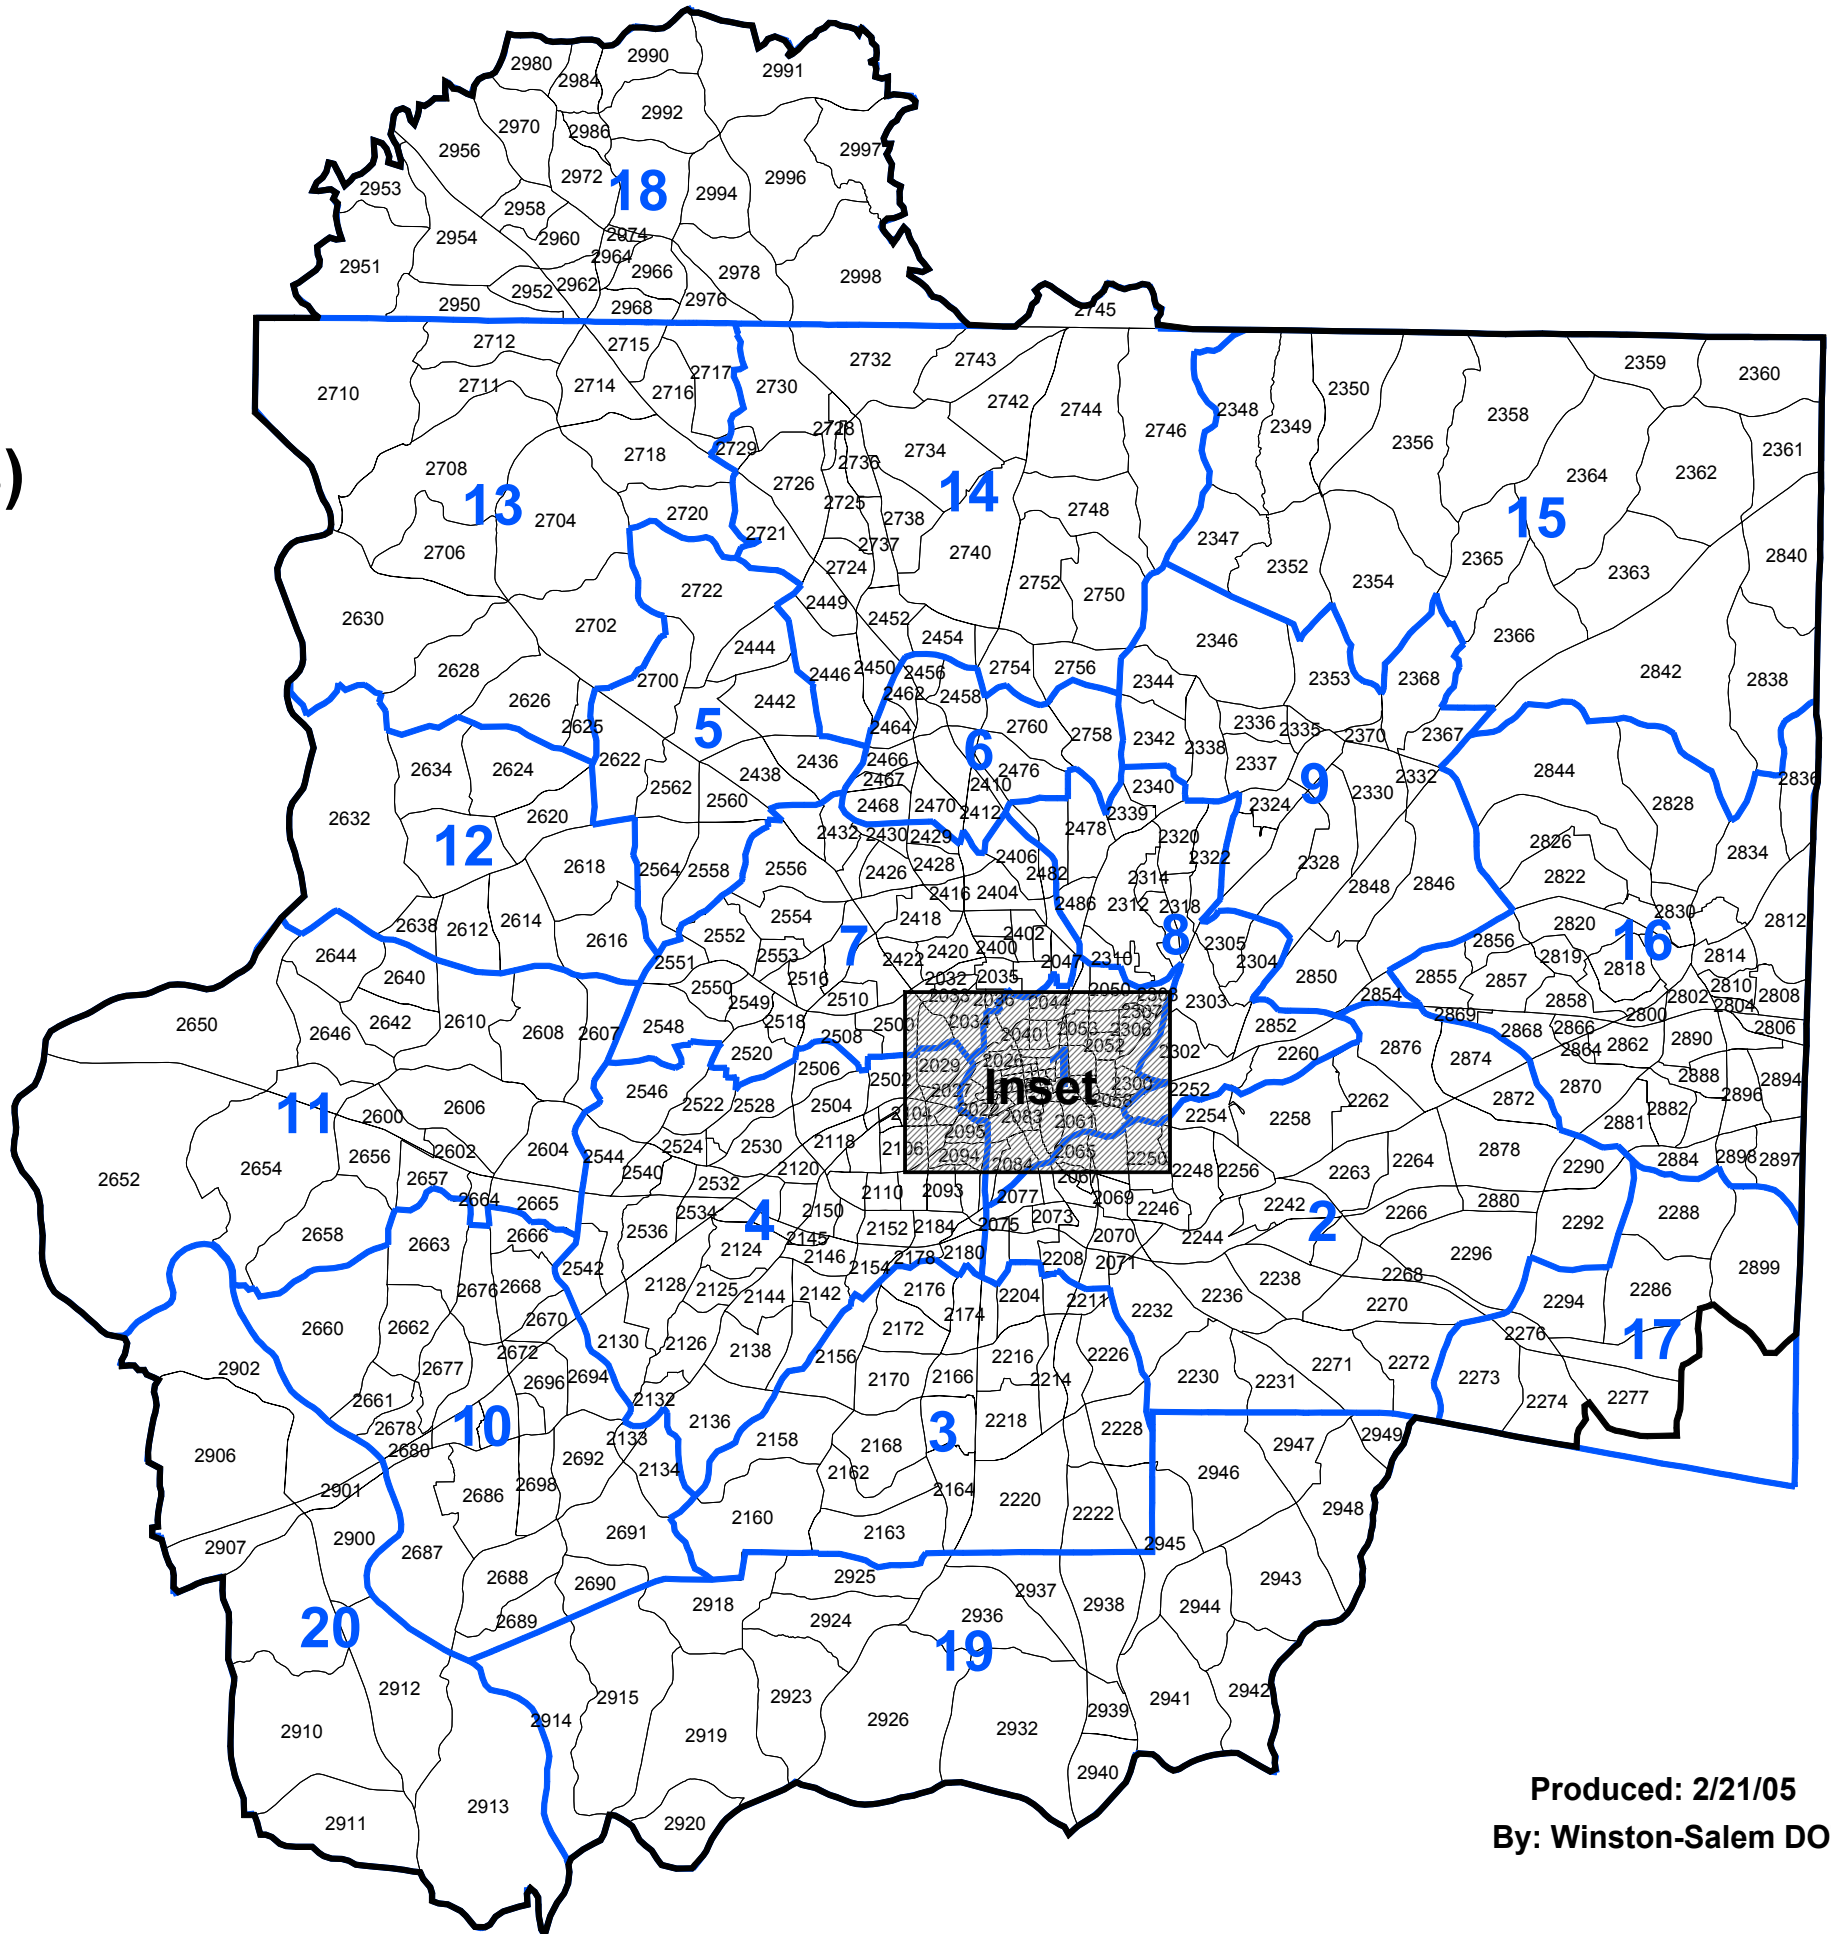

Winston-Salem Urban Area Traffic Analysis Zones (TAZs) and Subareas

Inset

Produced: 2/21/05
By: Winston-Salem DOT