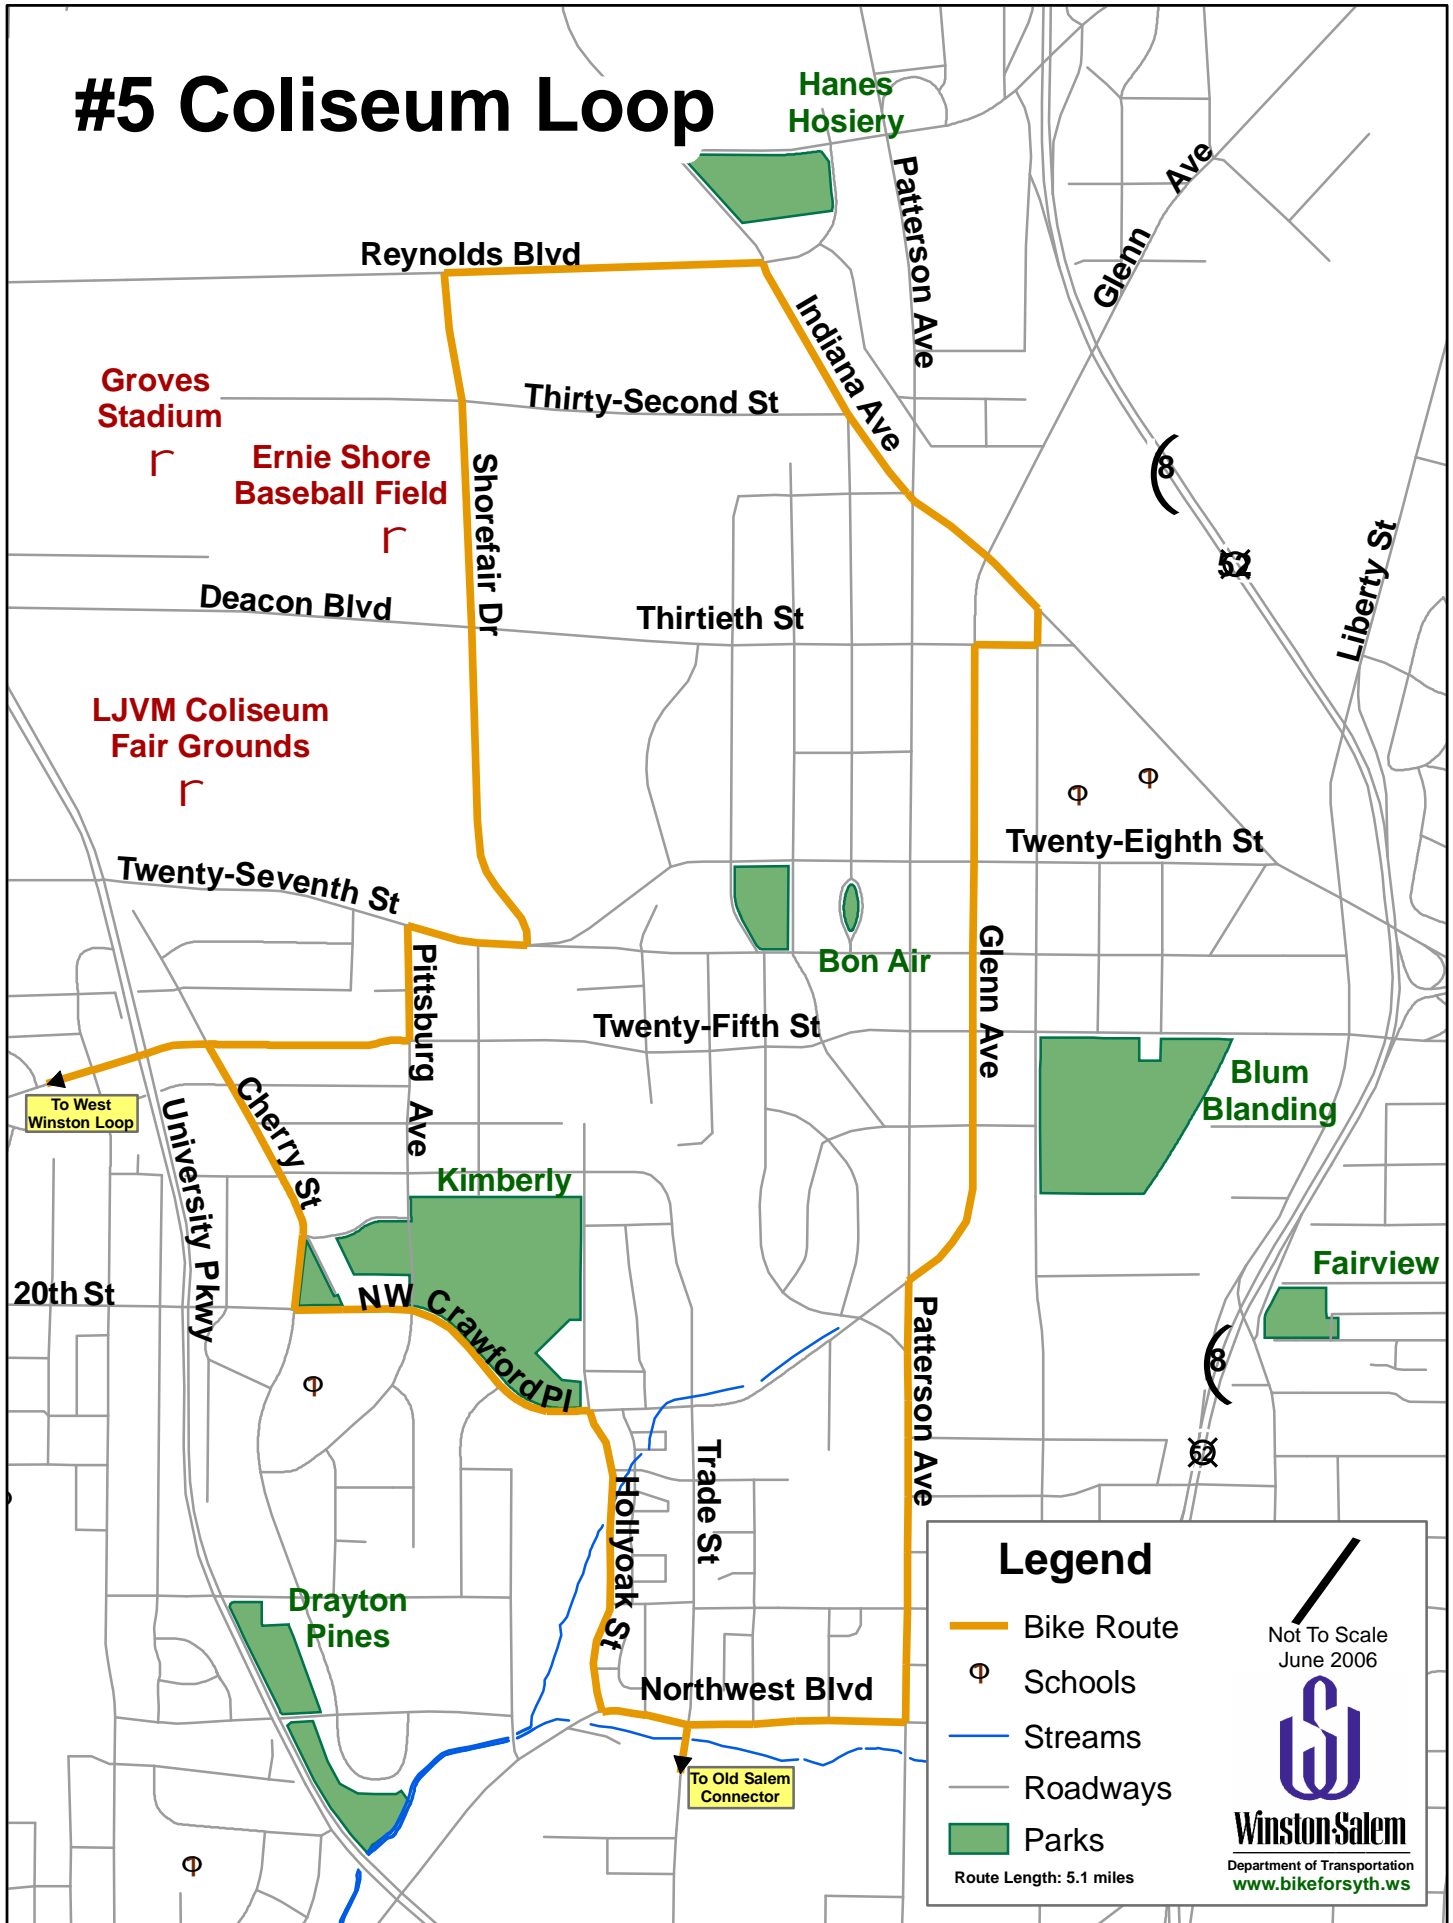

#5 Coliseum Loop

Groves Stadium

Ernie Shore Baseball Field

LJV Coliseum Fair Grounds

Hanes Hosierey

Bon Air

Blum Blanding

Fairview

Kimberly

Drayton Pines

NW Crawford Pl

Legend

-  Bike Route
-  Schools
-  Streams
-  Roadways
-  Parks

Route Length: 5.1 miles

Not To Scale
June 2006

Winston-Salem
Department of Transportation
www.bikeforsyth.ws