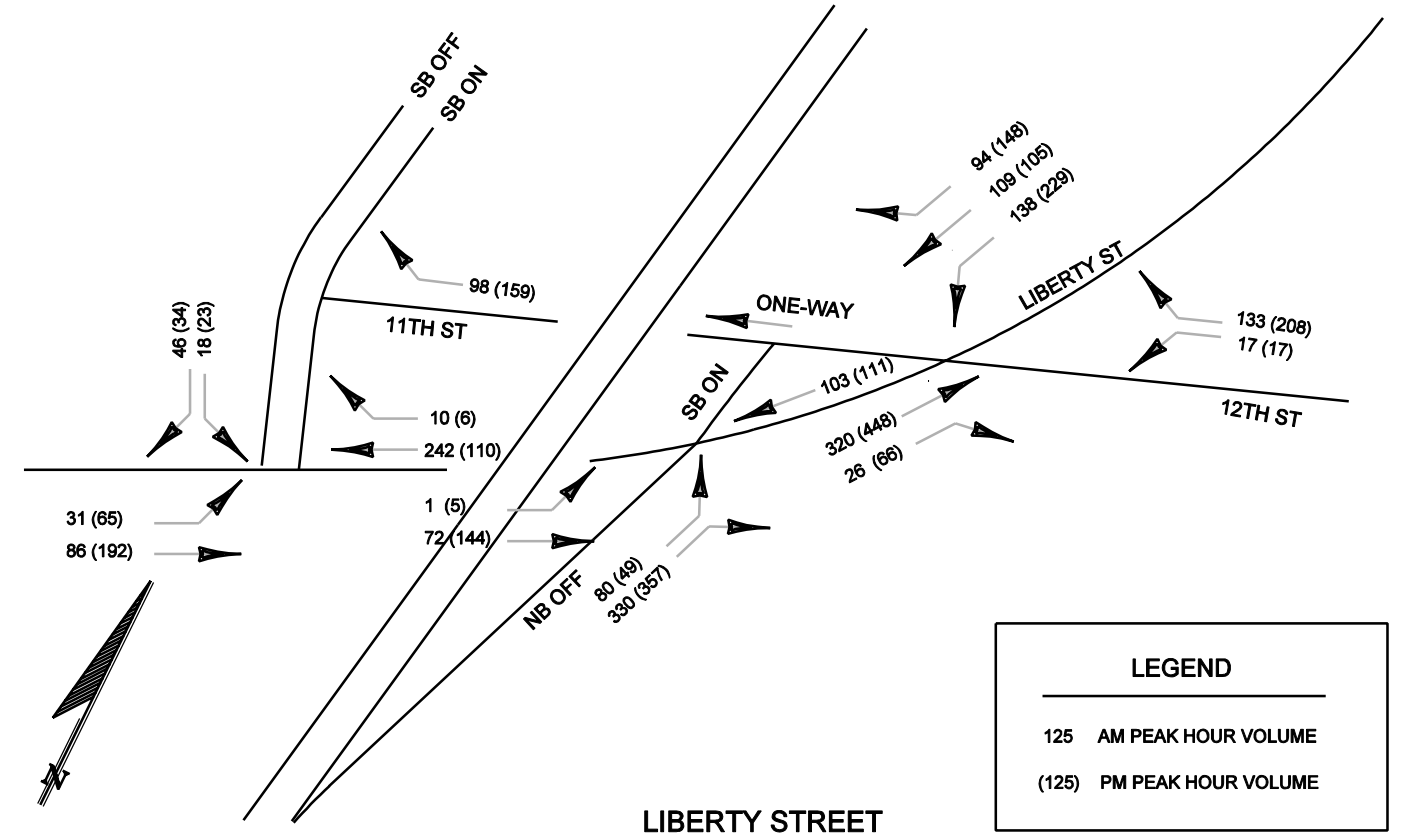

LEGEND	
125	AM PEAK HOUR VOLUME
(125)	PM PEAK HOUR VOLUME

LEGEND	
125	AM PEAK HOUR VOLUME
(125)	PM PEAK HOUR VOLUME

LEGEND	
125	AM PEAK HOUR VOLUME
(125)	PM PEAK HOUR VOLUME

AKRON DRIVE

NORTHWEST BOULEVARD

LIBERTY STREET

LEGEND	
125	AM PEAK HOUR VOLUME
(125)	PM PEAK HOUR VOLUME

LEGEND	
125	AM PEAK HOUR VOLUME
(125)	PM PEAK HOUR VOLUME