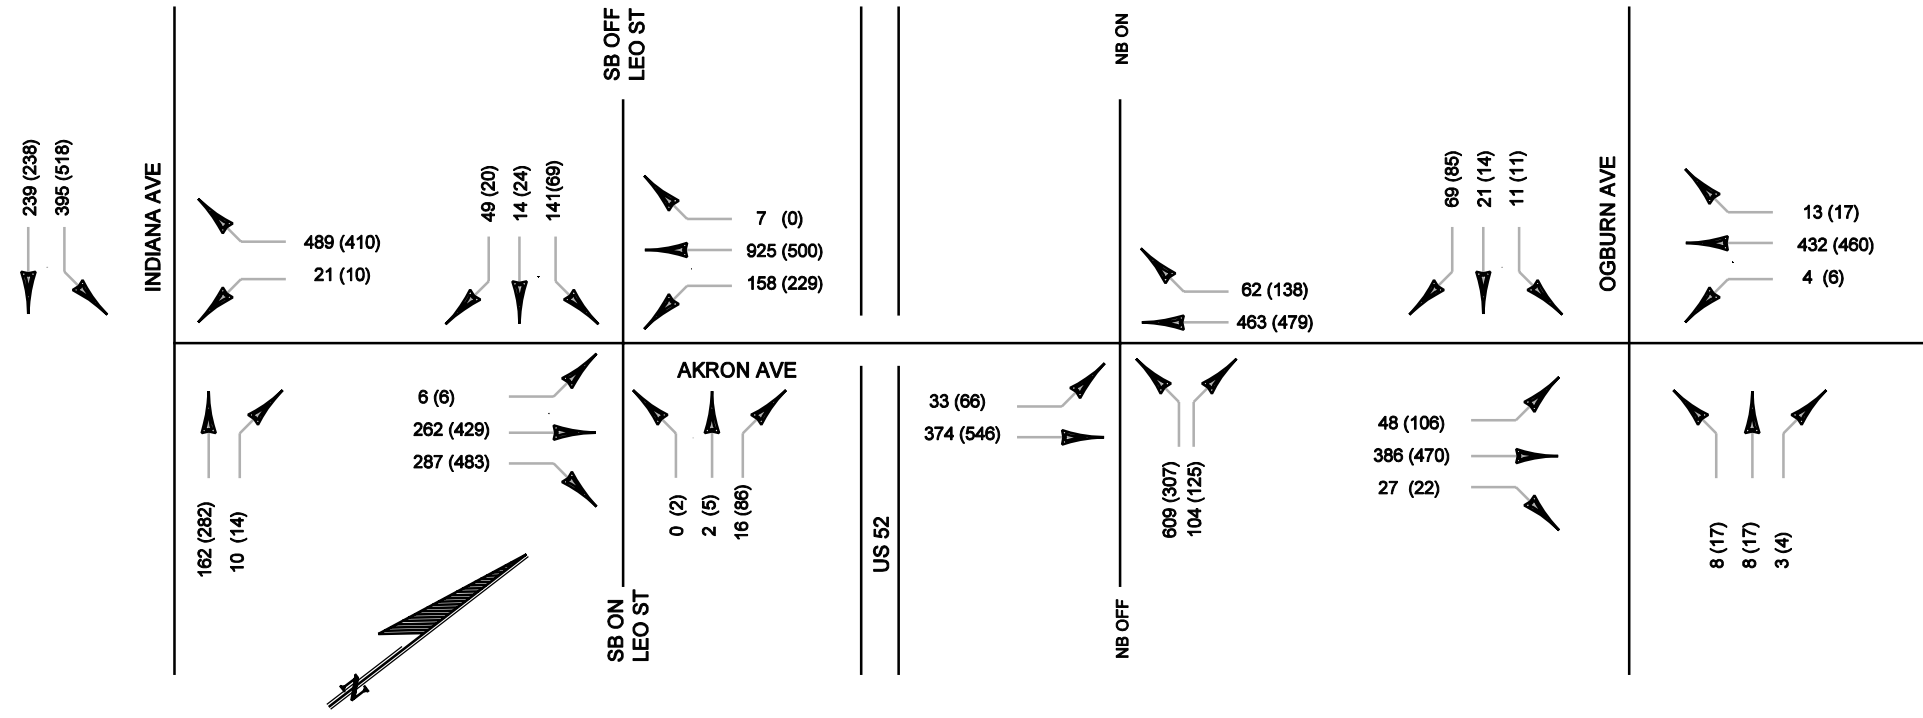

LEGEND	
125	AM PEAK HOUR VOLUME
(125)	PM PEAK HOUR VOLUME

LEGEND	
125	AM PEAK HOUR VOLUME
(125)	PM PEAK HOUR VOLUME

LEGEND	
125	AM PEAK HOUR VOLUME
(125)	PM PEAK HOUR VOLUME

AKRON DRIVE

NORTHWEST BOULEVARD

LIBERTY STREET

LEGEND	
125	AM PEAK HOUR VOLUME
(125)	PM PEAK HOUR VOLUME

LEGEND	
125	AM PEAK HOUR VOLUME
(125)	PM PEAK HOUR VOLUME