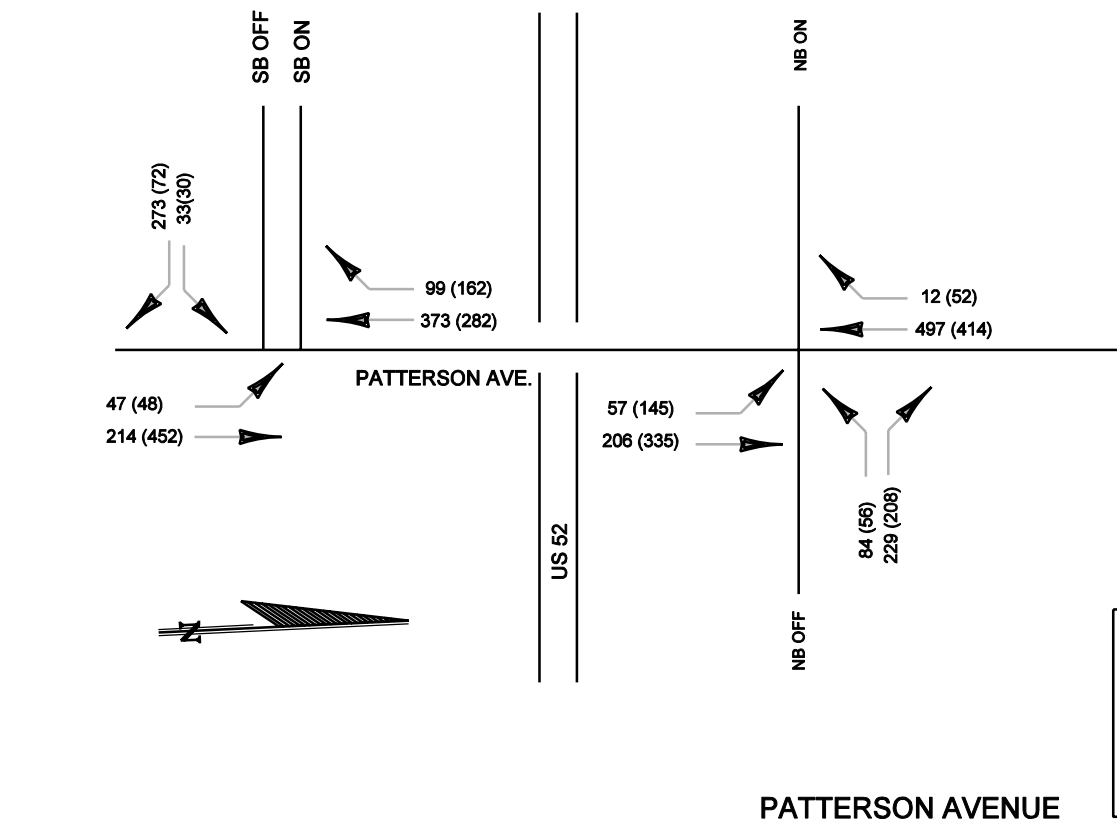

LEGEND	
125	AM PEAK HOUR VOLUME
(125)	PM PEAK HOUR VOLUME

LEGEND	
125	AM PEAK HOUR VOLUME
(125)	PM PEAK HOUR VOLUME

LEGEND	
125	AM PEAK HOUR VOLUME
(125)	PM PEAK HOUR VOLUME

AKRON DRIVE

NORTHWEST BOULEVARD

LIBERTY STREET

LEGEND	
125	AM PEAK HOUR VOLUME
(125)	PM PEAK HOUR VOLUME

LEGEND	
125	AM PEAK HOUR VOLUME
(125)	PM PEAK HOUR VOLUME