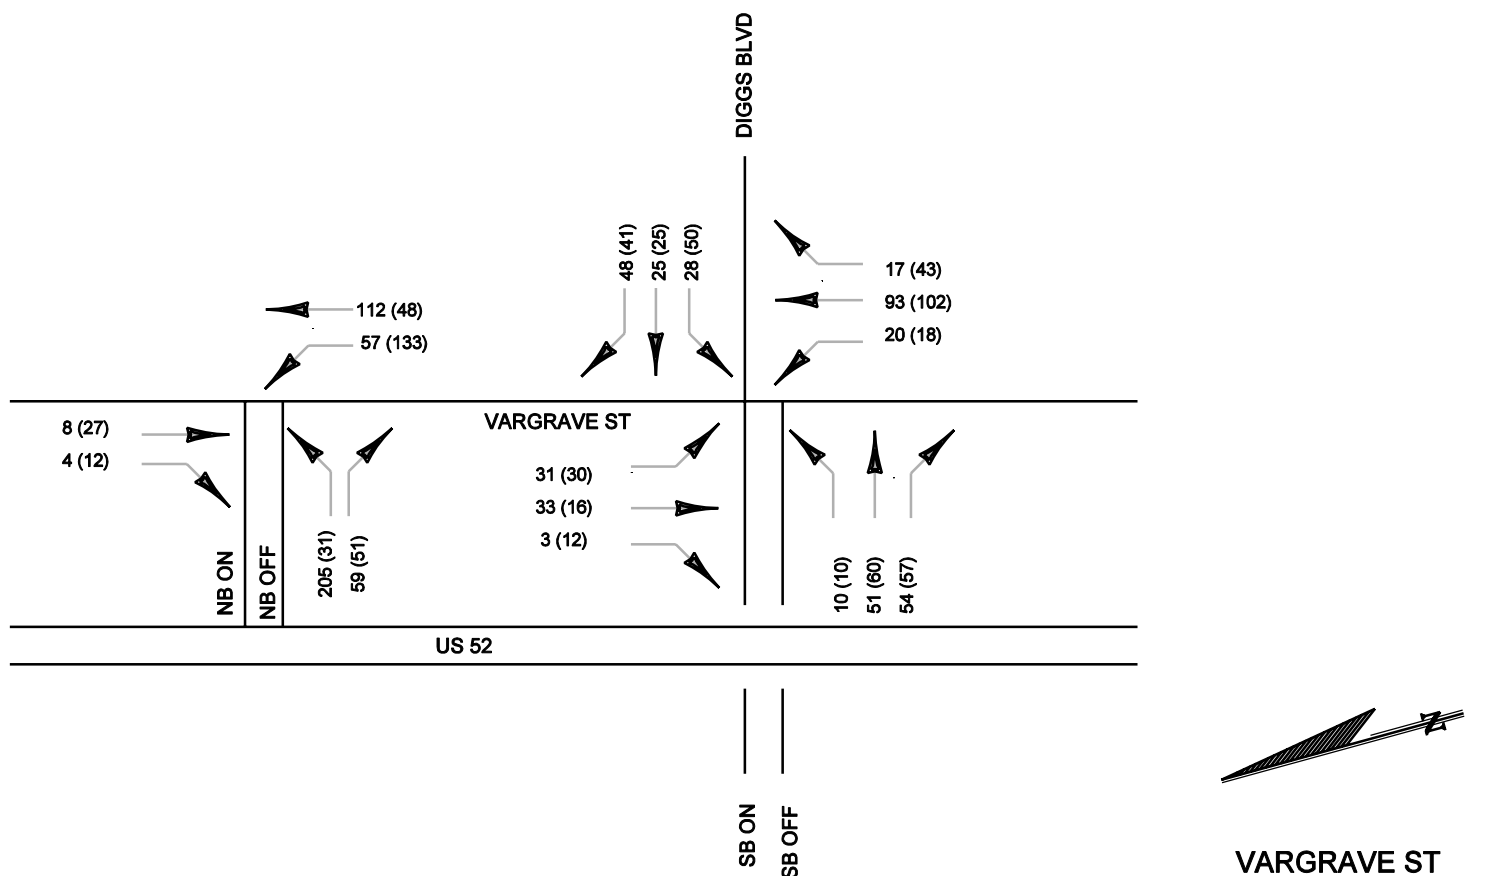

LEGEND	
125	AM PEAK HOUR VOLUME
(125)	PM PEAK HOUR VOLUME

LEGEND	
125	AM PEAK HOUR VOLUME
(125)	PM PEAK HOUR VOLUME

LEGEND	
125	AM PEAK HOUR VOLUME
(125)	PM PEAK HOUR VOLUME

AKRON DRIVE

NORTHWEST BOULEVARD

LIBERTY STREET

LEGEND	
125	AM PEAK HOUR VOLUME
(125)	PM PEAK HOUR VOLUME

LEGEND	
125	AM PEAK HOUR VOLUME
(125)	PM PEAK HOUR VOLUME