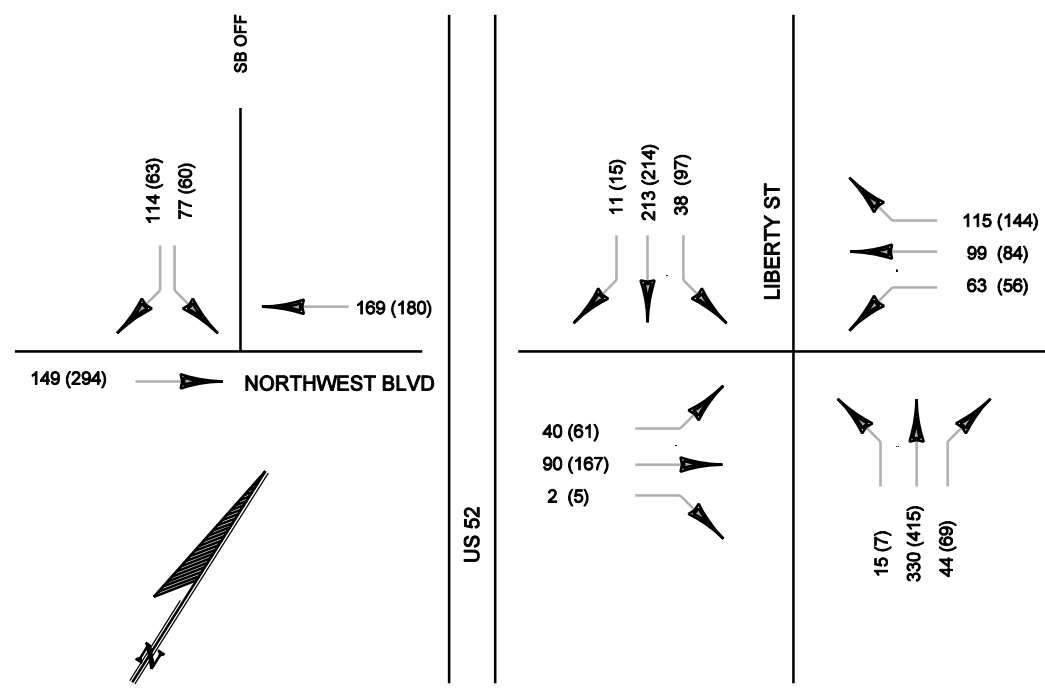

LEGEND	
125	AM PEAK HOUR VOLUME
(125)	PM PEAK HOUR VOLUME

LEGEND	
125	AM PEAK HOUR VOLUME
(125)	PM PEAK HOUR VOLUME

LEGEND	
125	AM PEAK HOUR VOLUME
(125)	PM PEAK HOUR VOLUME

AKRON DRIVE

NORTHWEST BOULEVARD

LIBERTY STREET

LEGEND	
125	AM PEAK HOUR VOLUME
(125)	PM PEAK HOUR VOLUME

LEGEND	
125	AM PEAK HOUR VOLUME
(125)	PM PEAK HOUR VOLUME