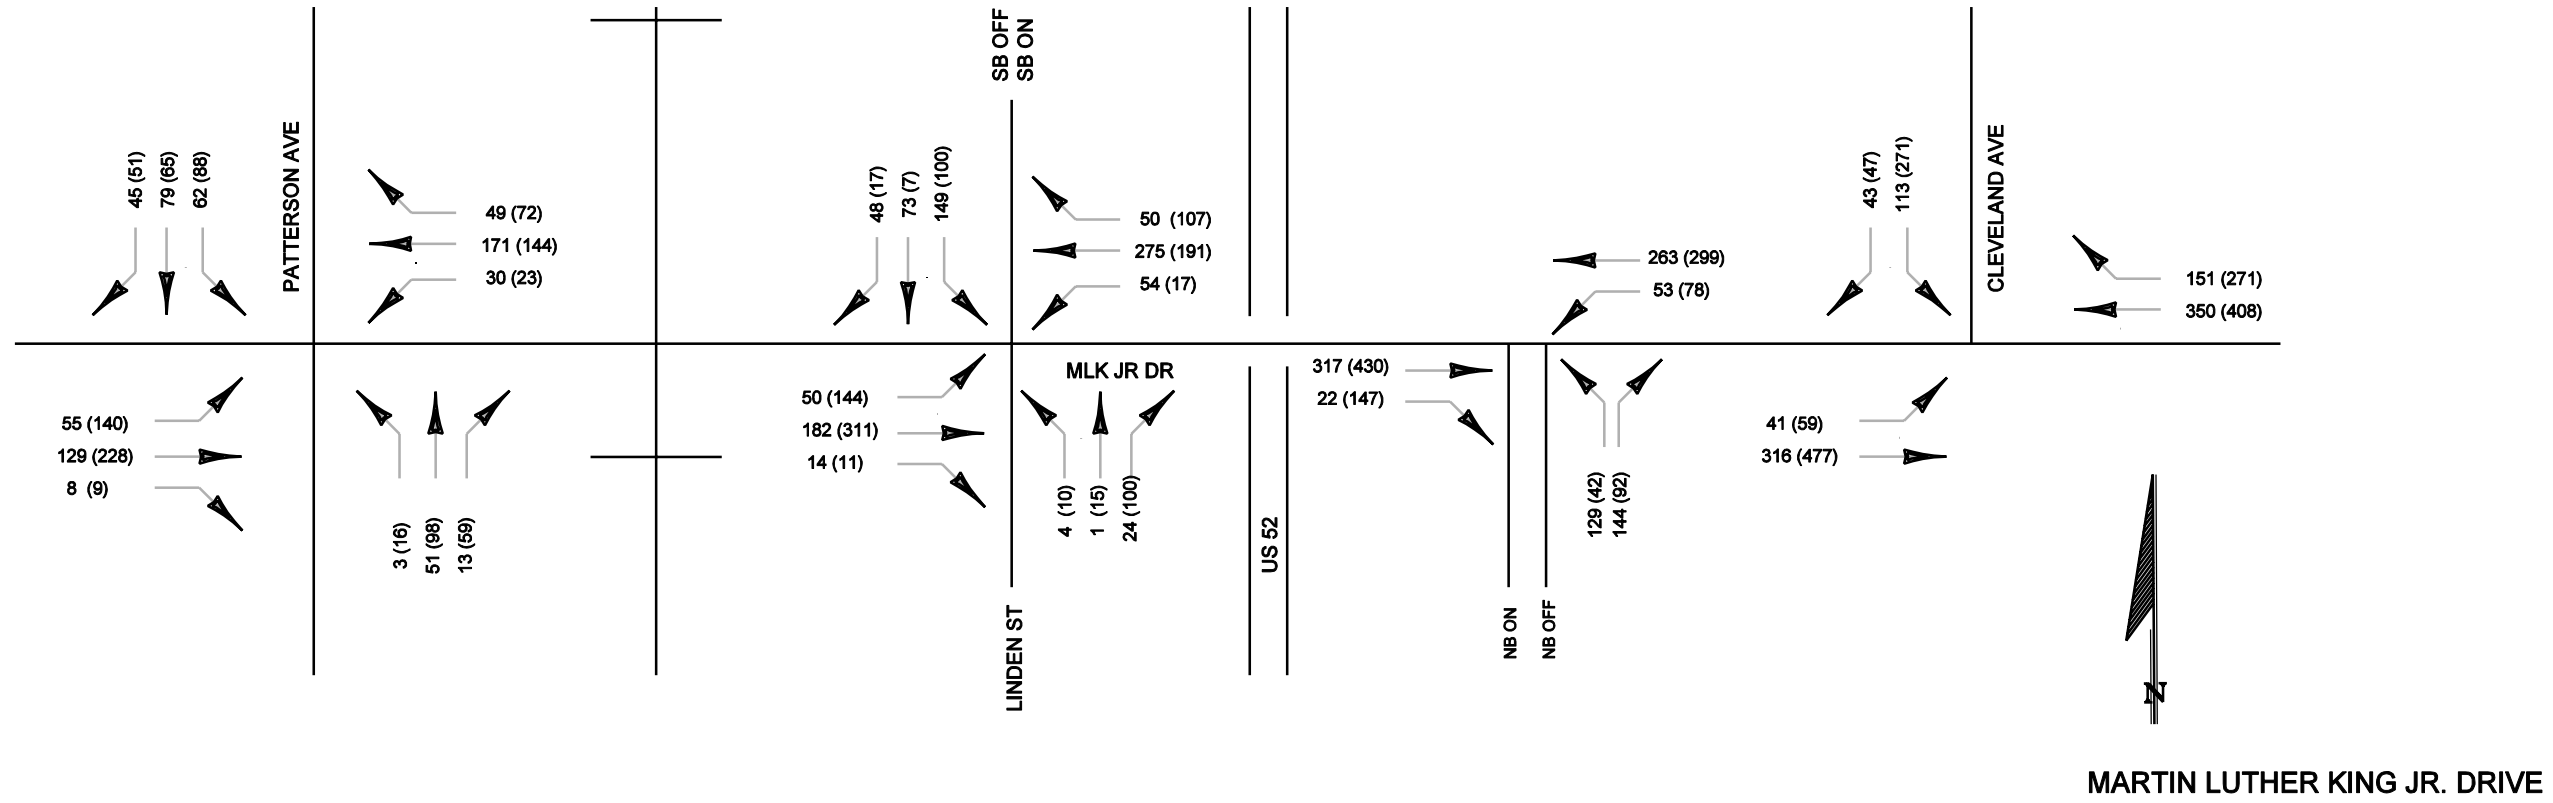

LEGEND	
125	AM PEAK HOUR VOLUME
(125)	PM PEAK HOUR VOLUME

LEGEND	
125	AM PEAK HOUR VOLUME
(125)	PM PEAK HOUR VOLUME

LEGEND	
125	AM PEAK HOUR VOLUME
(125)	PM PEAK HOUR VOLUME

AKRON DRIVE

NORTHWEST BOULEVARD

LIBERTY STREET

LEGEND	
125	AM PEAK HOUR VOLUME
(125)	PM PEAK HOUR VOLUME

LEGEND	
125	AM PEAK HOUR VOLUME
(125)	PM PEAK HOUR VOLUME