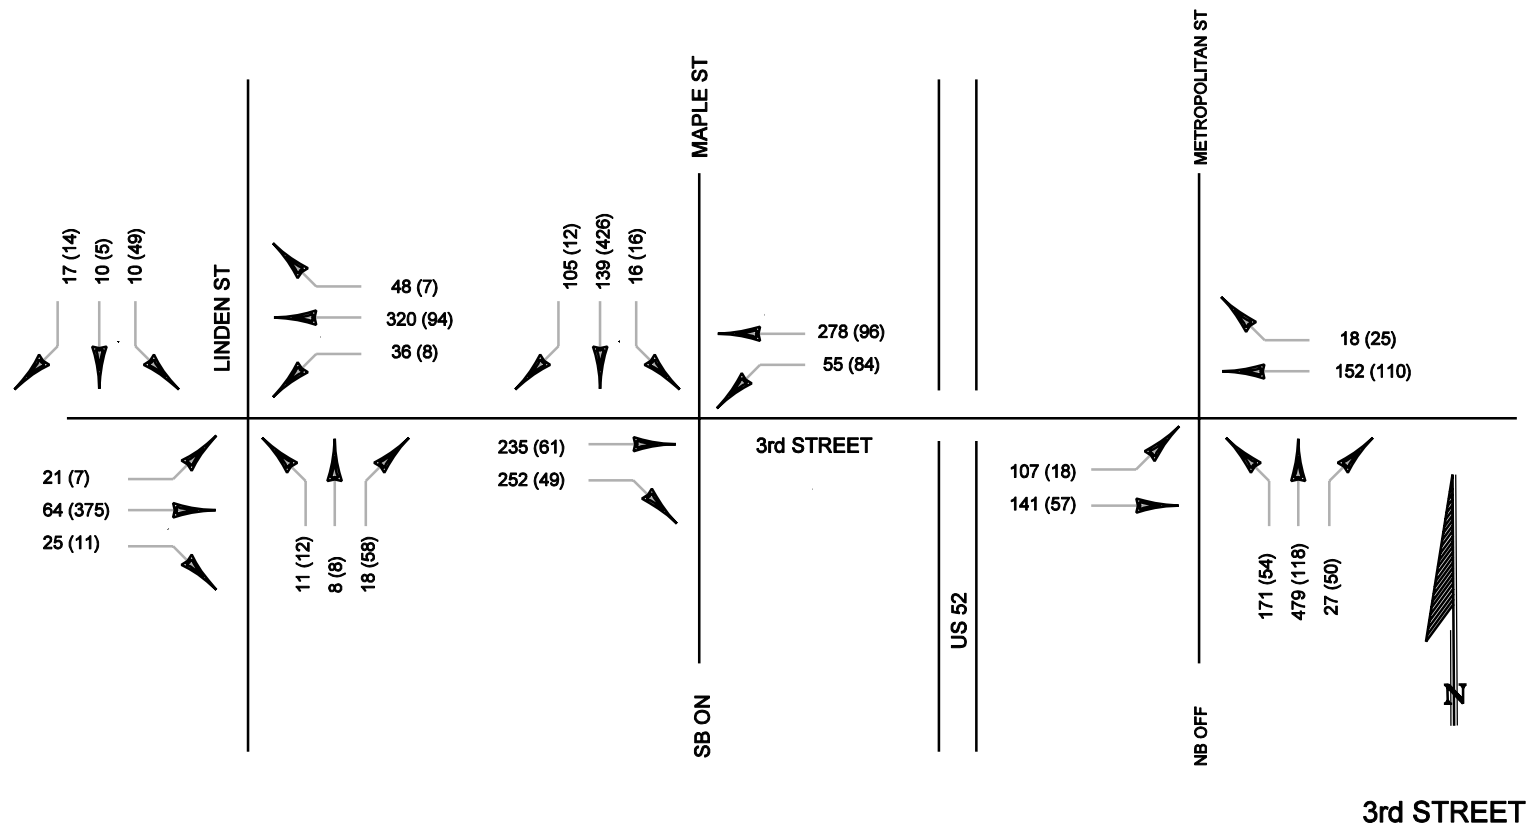

LEGEND	
125	AM PEAK HOUR VOLUME
(125)	PM PEAK HOUR VOLUME

LEGEND	
125	AM PEAK HOUR VOLUME
(125)	PM PEAK HOUR VOLUME

LEGEND	
125	AM PEAK HOUR VOLUME
(125)	PM PEAK HOUR VOLUME

AKRON DRIVE

NORTHWEST BOULEVARD

LIBERTY STREET

LEGEND	
125	AM PEAK HOUR VOLUME
(125)	PM PEAK HOUR VOLUME

LEGEND	
125	AM PEAK HOUR VOLUME
(125)	PM PEAK HOUR VOLUME