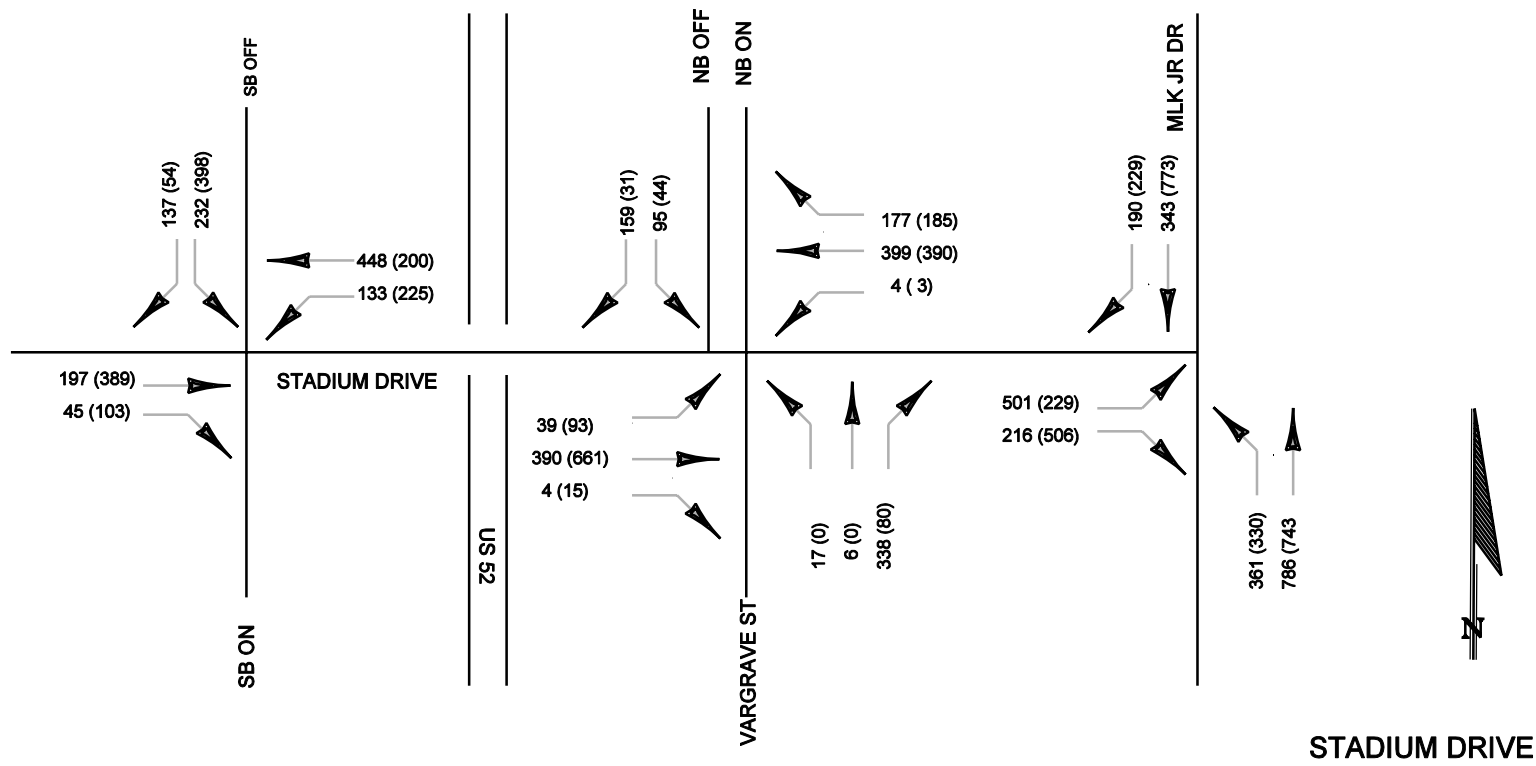

LEGEND	
125	AM PEAK HOUR VOLUME
(125)	PM PEAK HOUR VOLUME

LEGEND	
125	AM PEAK HOUR VOLUME
(125)	PM PEAK HOUR VOLUME

LEGEND	
125	AM PEAK HOUR VOLUME
(125)	PM PEAK HOUR VOLUME

AKRON DRIVE

NORTHWEST BOULEVARD

LIBERTY STREET

LEGEND	
125	AM PEAK HOUR VOLUME
(125)	PM PEAK HOUR VOLUME

LEGEND	
125	AM PEAK HOUR VOLUME
(125)	PM PEAK HOUR VOLUME