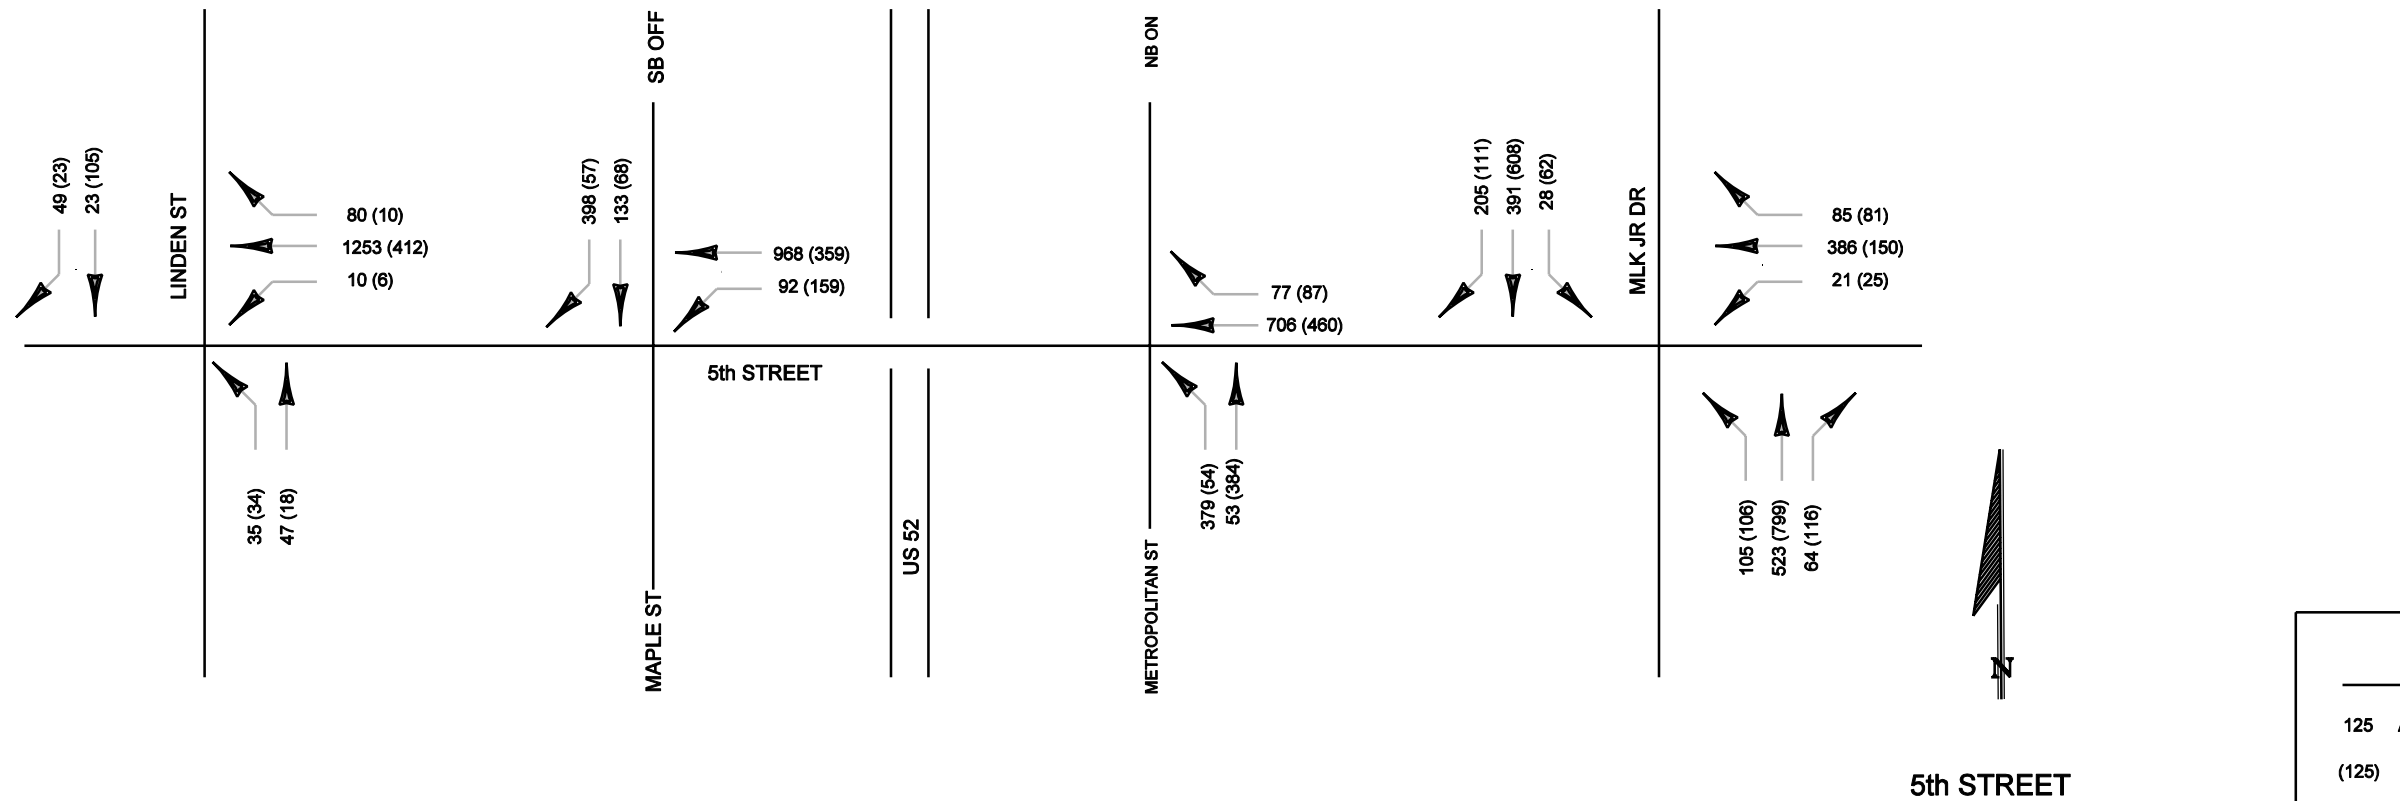

LEGEND	
125	AM PEAK HOUR VOLUME
(125)	PM PEAK HOUR VOLUME

LEGEND	
125	AM PEAK HOUR VOLUME
(125)	PM PEAK HOUR VOLUME

LEGEND	
125	AM PEAK HOUR VOLUME
(125)	PM PEAK HOUR VOLUME

AKRON DRIVE

NORTHWEST BOULEVARD

LIBERTY STREET

LEGEND	
125	AM PEAK HOUR VOLUME
(125)	PM PEAK HOUR VOLUME

LEGEND	
125	AM PEAK HOUR VOLUME
(125)	PM PEAK HOUR VOLUME