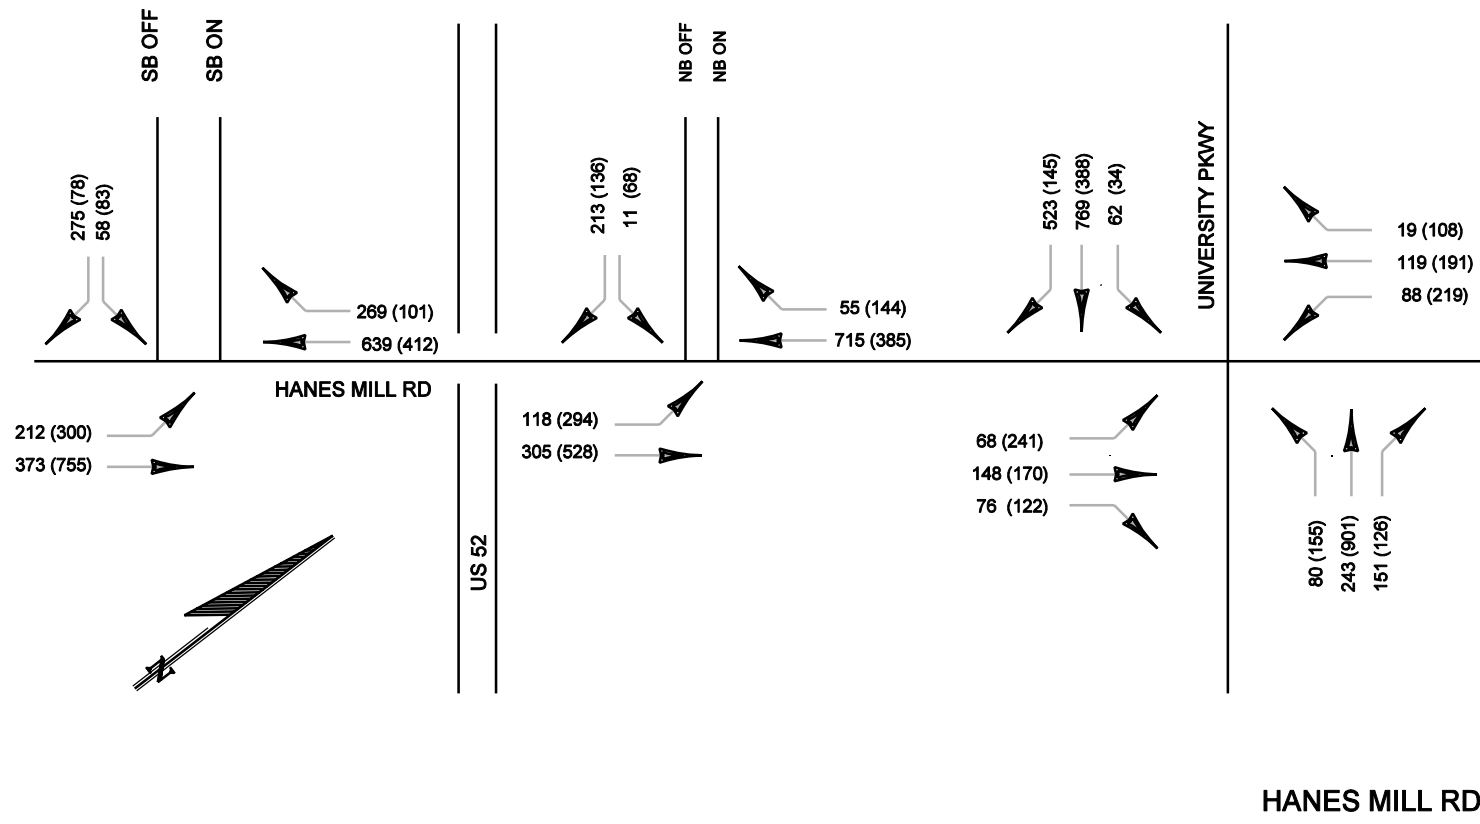

LEGEND	
125	AM PEAK HOUR VOLUME
(125)	PM PEAK HOUR VOLUME

LEGEND	
125	AM PEAK HOUR VOLUME
(125)	PM PEAK HOUR VOLUME

LEGEND	
125	AM PEAK HOUR VOLUME
(125)	PM PEAK HOUR VOLUME

AKRON DRIVE

NORTHWEST BOULEVARD

LIBERTY STREET

LEGEND	
125	AM PEAK HOUR VOLUME
(125)	PM PEAK HOUR VOLUME

LEGEND	
125	AM PEAK HOUR VOLUME
(125)	PM PEAK HOUR VOLUME