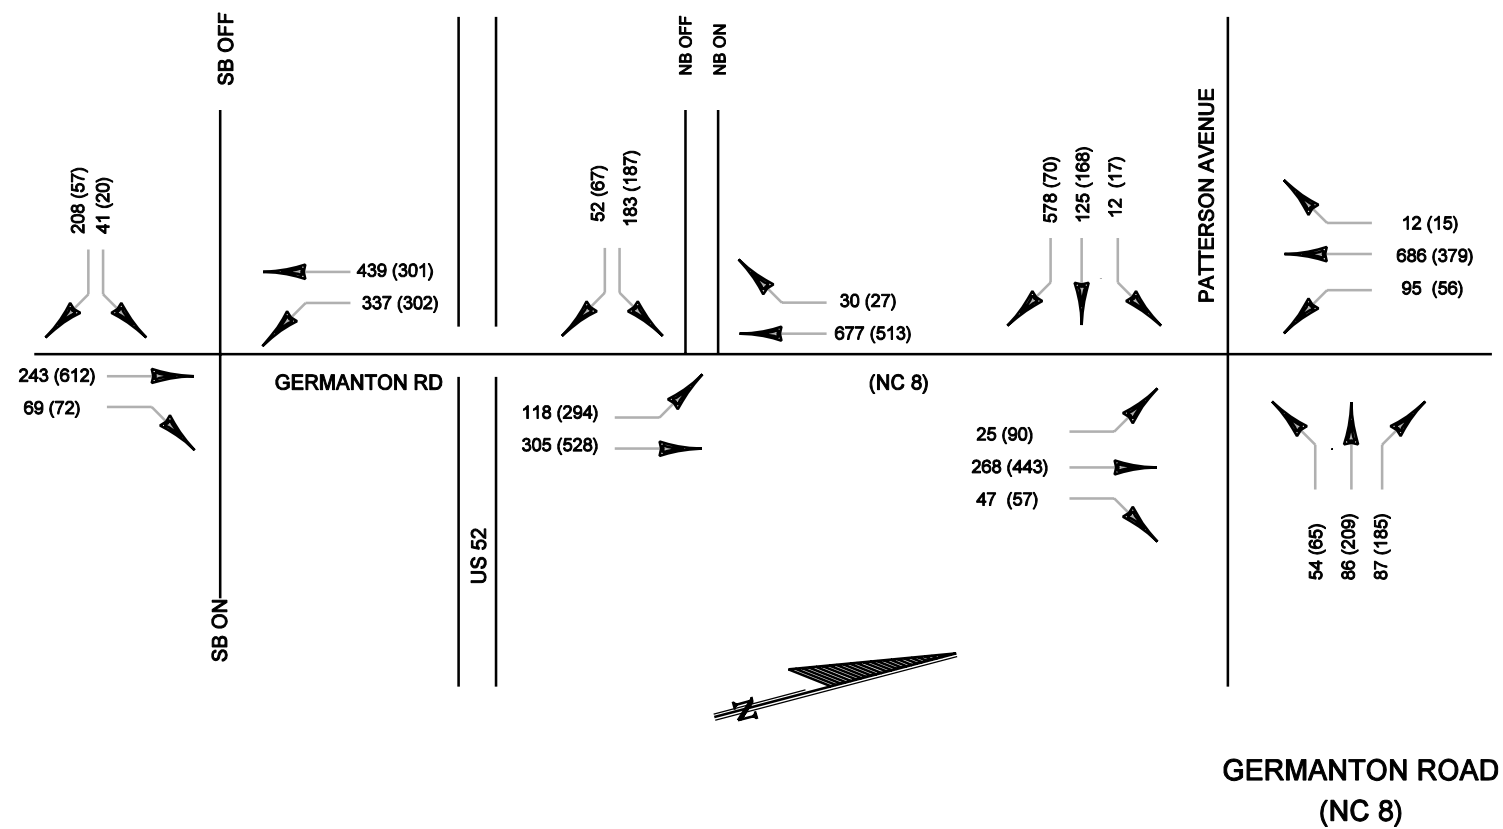

LEGEND	
125	AM PEAK HOUR VOLUME
(125)	PM PEAK HOUR VOLUME

LEGEND	
125	AM PEAK HOUR VOLUME
(125)	PM PEAK HOUR VOLUME

LEGEND	
125	AM PEAK HOUR VOLUME
(125)	PM PEAK HOUR VOLUME

AKRON DRIVE

NORTHWEST BOULEVARD

LIBERTY STREET

LEGEND	
125	AM PEAK HOUR VOLUME
(125)	PM PEAK HOUR VOLUME

LEGEND	
125	AM PEAK HOUR VOLUME
(125)	PM PEAK HOUR VOLUME