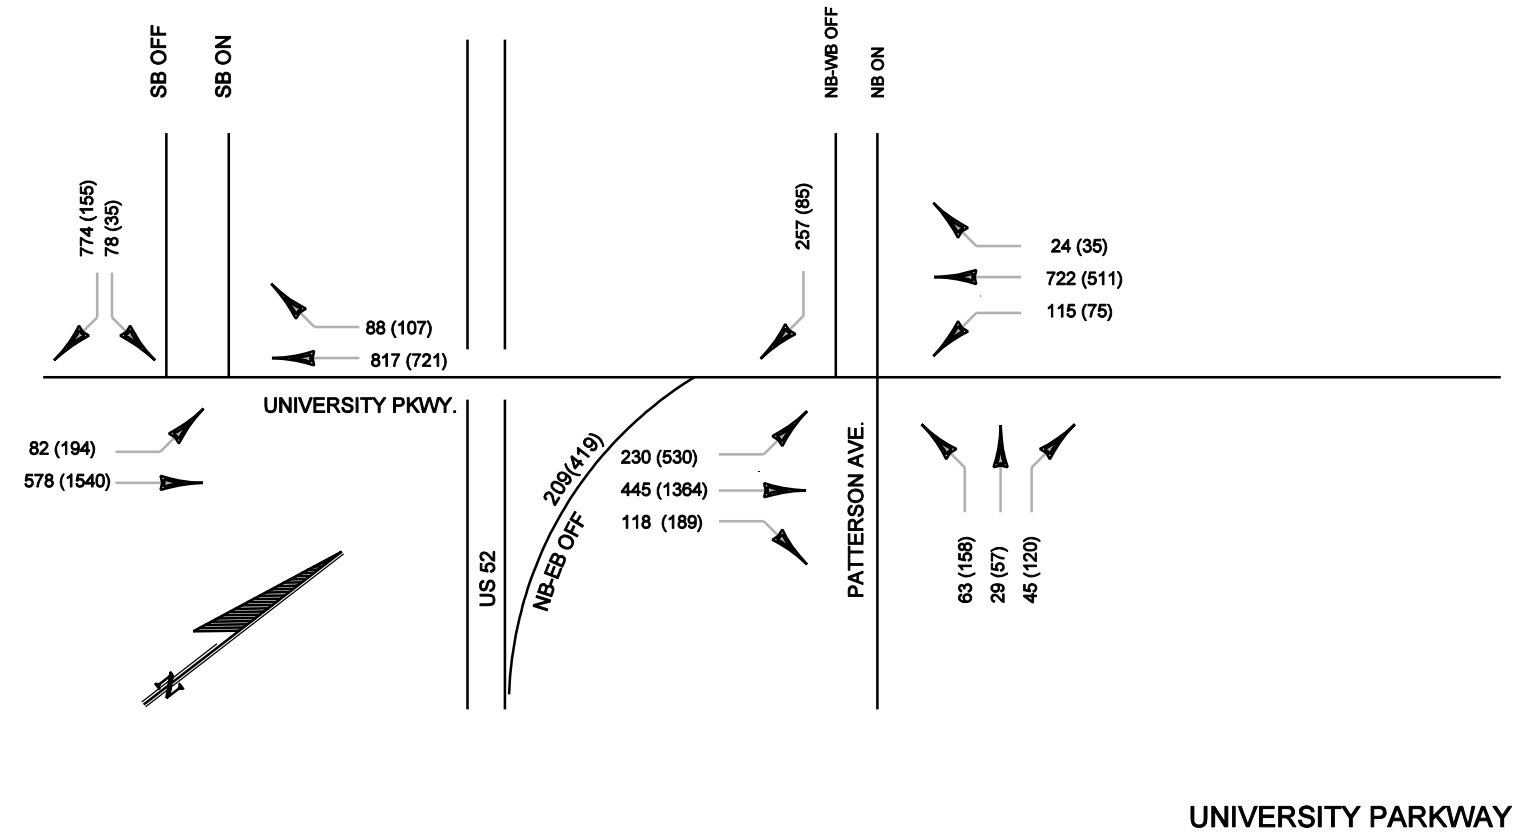

LEGEND	
125	AM PEAK HOUR VOLUME
(125)	PM PEAK HOUR VOLUME

LEGEND	
125	AM PEAK HOUR VOLUME
(125)	PM PEAK HOUR VOLUME

LEGEND	
125	AM PEAK HOUR VOLUME
(125)	PM PEAK HOUR VOLUME

AKRON DRIVE

NORTHWEST BOULEVARD

LIBERTY STREET

LEGEND	
125	AM PEAK HOUR VOLUME
(125)	PM PEAK HOUR VOLUME

LEGEND	
125	AM PEAK HOUR VOLUME
(125)	PM PEAK HOUR VOLUME