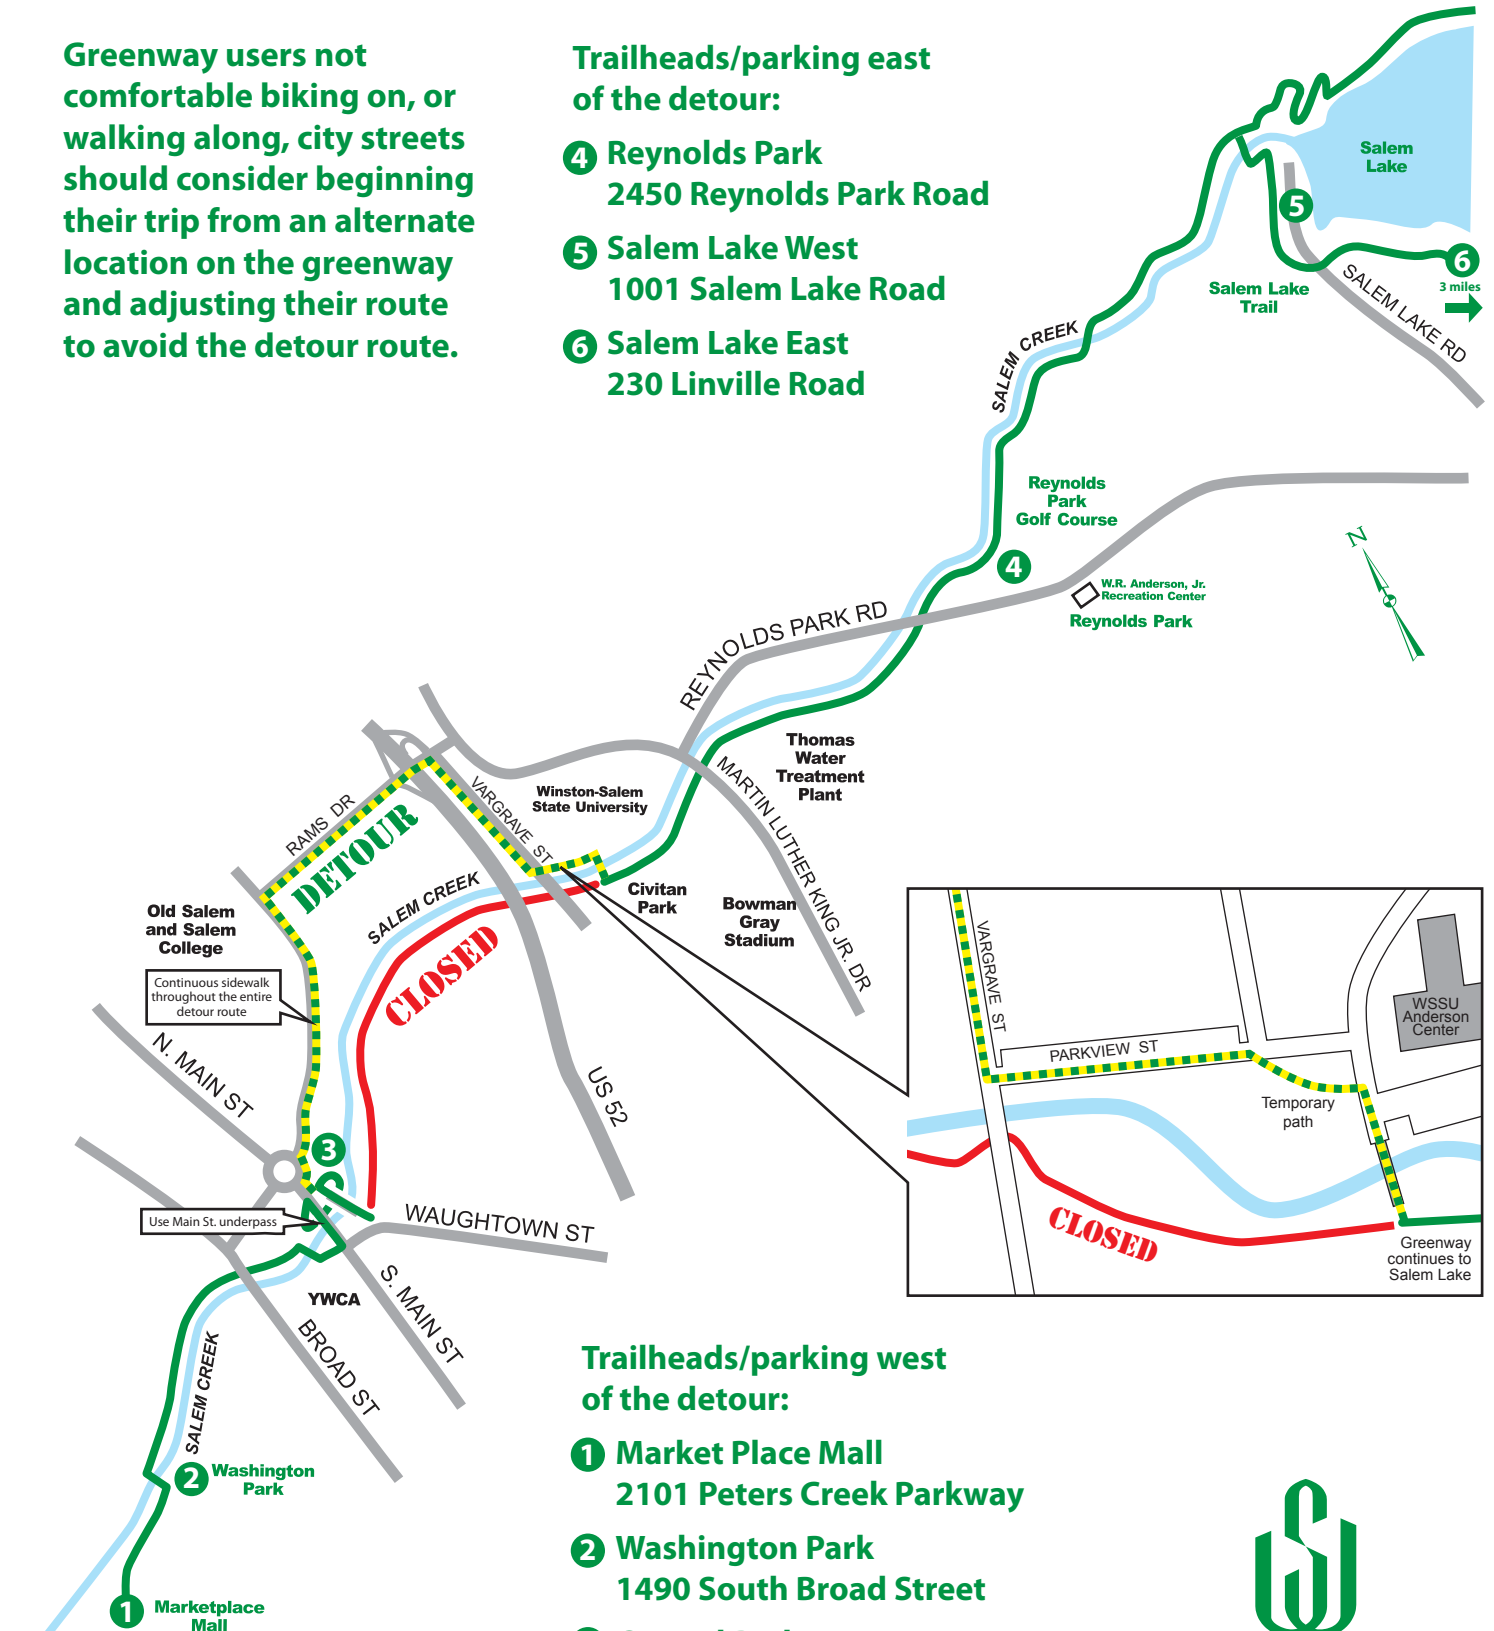

Salem Creek Greenway Detour

Greenway users not comfortable biking on, or walking along, city streets should consider beginning their trip from an alternate location on the greenway and adjusting their route to avoid the detour route.

Trailheads/parking east of the detour:

- ④ Reynolds Park
2450 Reynolds Park Road
- ⑤ Salem Lake West
1001 Salem Lake Road
- ⑥ Salem Lake East
230 Linville Road

Trailheads/parking west of the detour:

- ① Market Place Mall
2101 Peters Creek Parkway
- ② Washington Park
1490 South Broad Street
- ③ Central Park
801 Salem Avenue