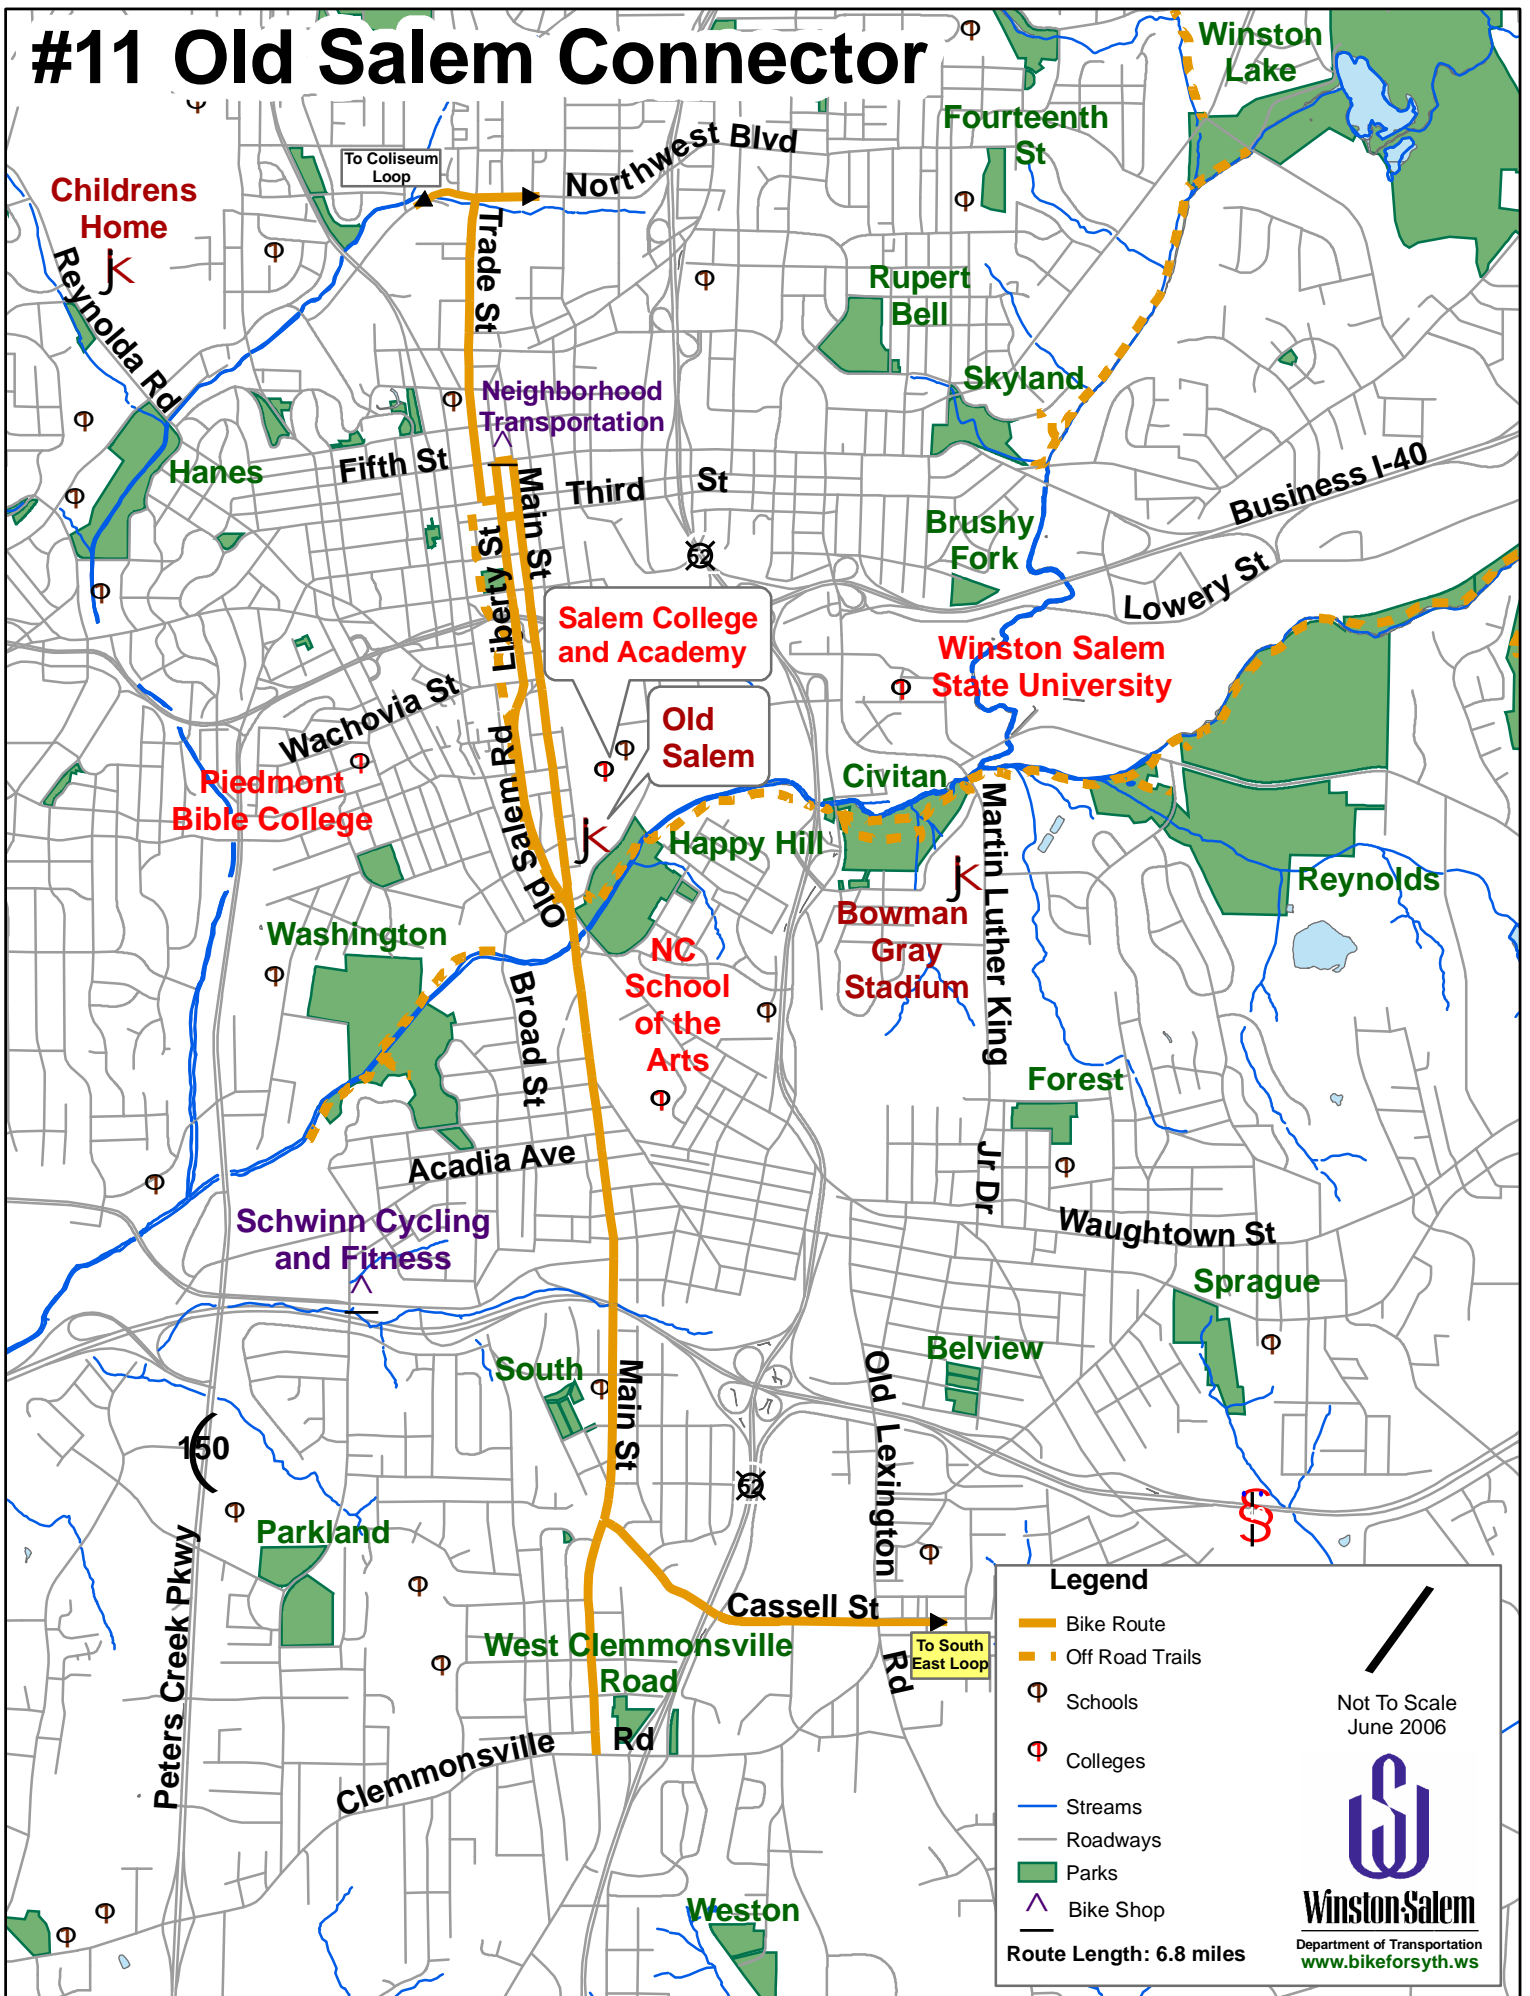

#11 Old Salem Connector

Legend

- Bike Route
- - - Off Road Trails
- Schools
- Colleges
- Streams
- Roadways
- Parks
- Bike Shop

Route Length: 6.8 miles

Not To Scale
June 2006

Winston-Salem
Department of Transportation
www.bikeforsyth.ws