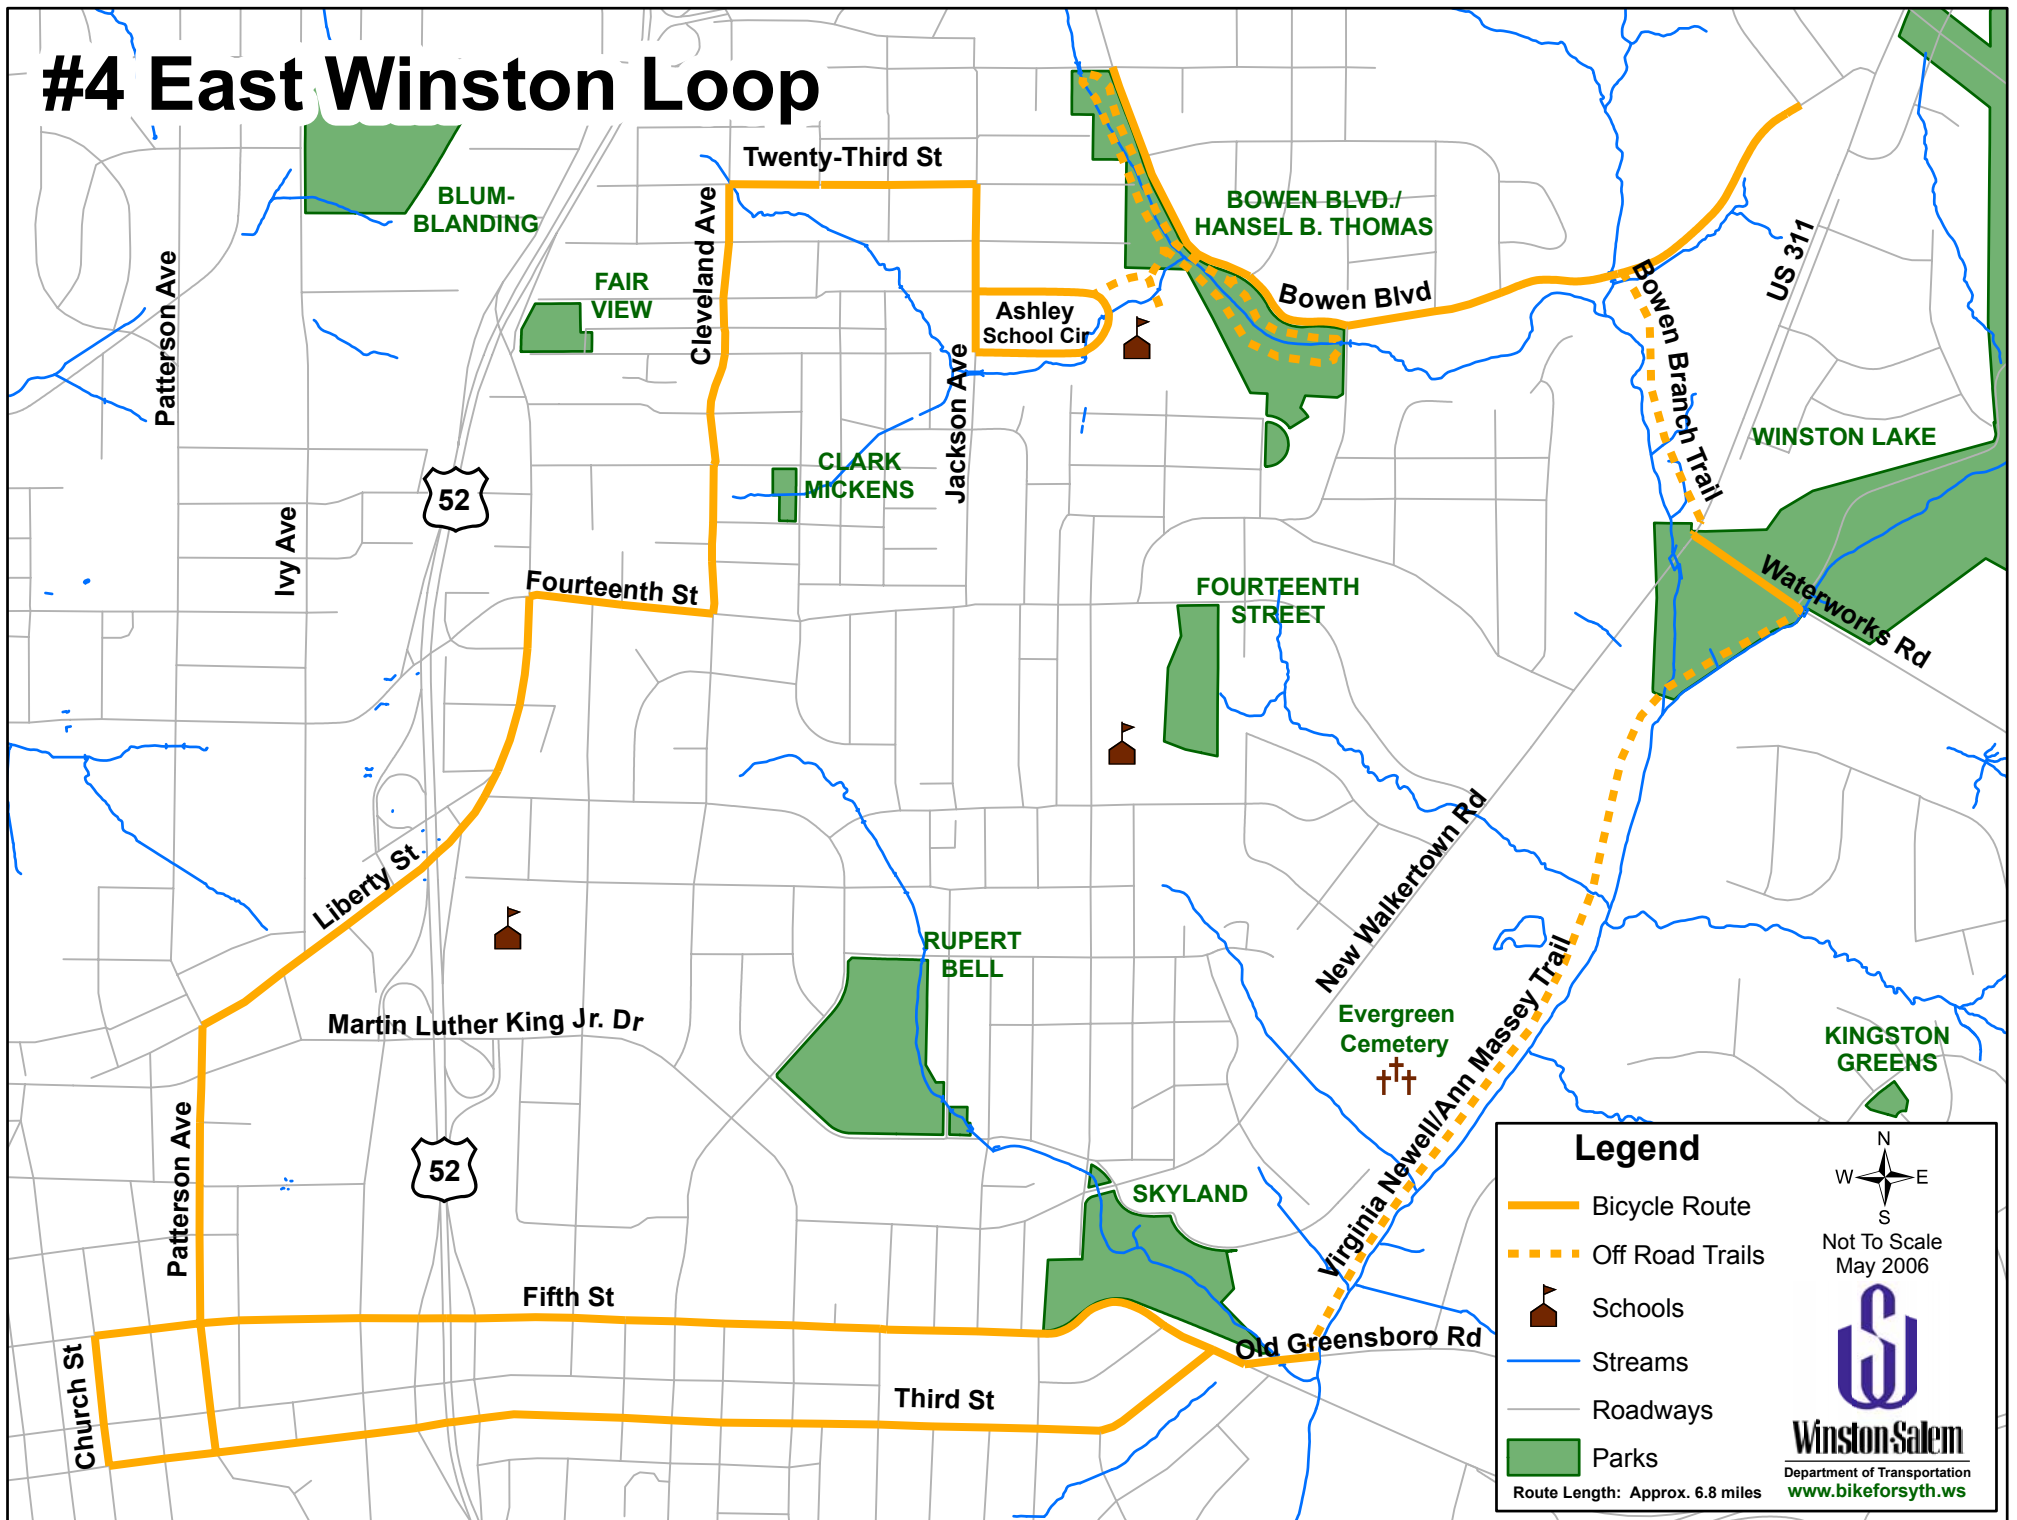

#4 East Winston Loop

Legend

- Bicycle Route
 - Off Road Trails
 - Schools
 - Streams
 - Roadways
 - Parks
- Route Length: Approx. 6.8 miles

N
W E
S
Not To Scale
May 2006