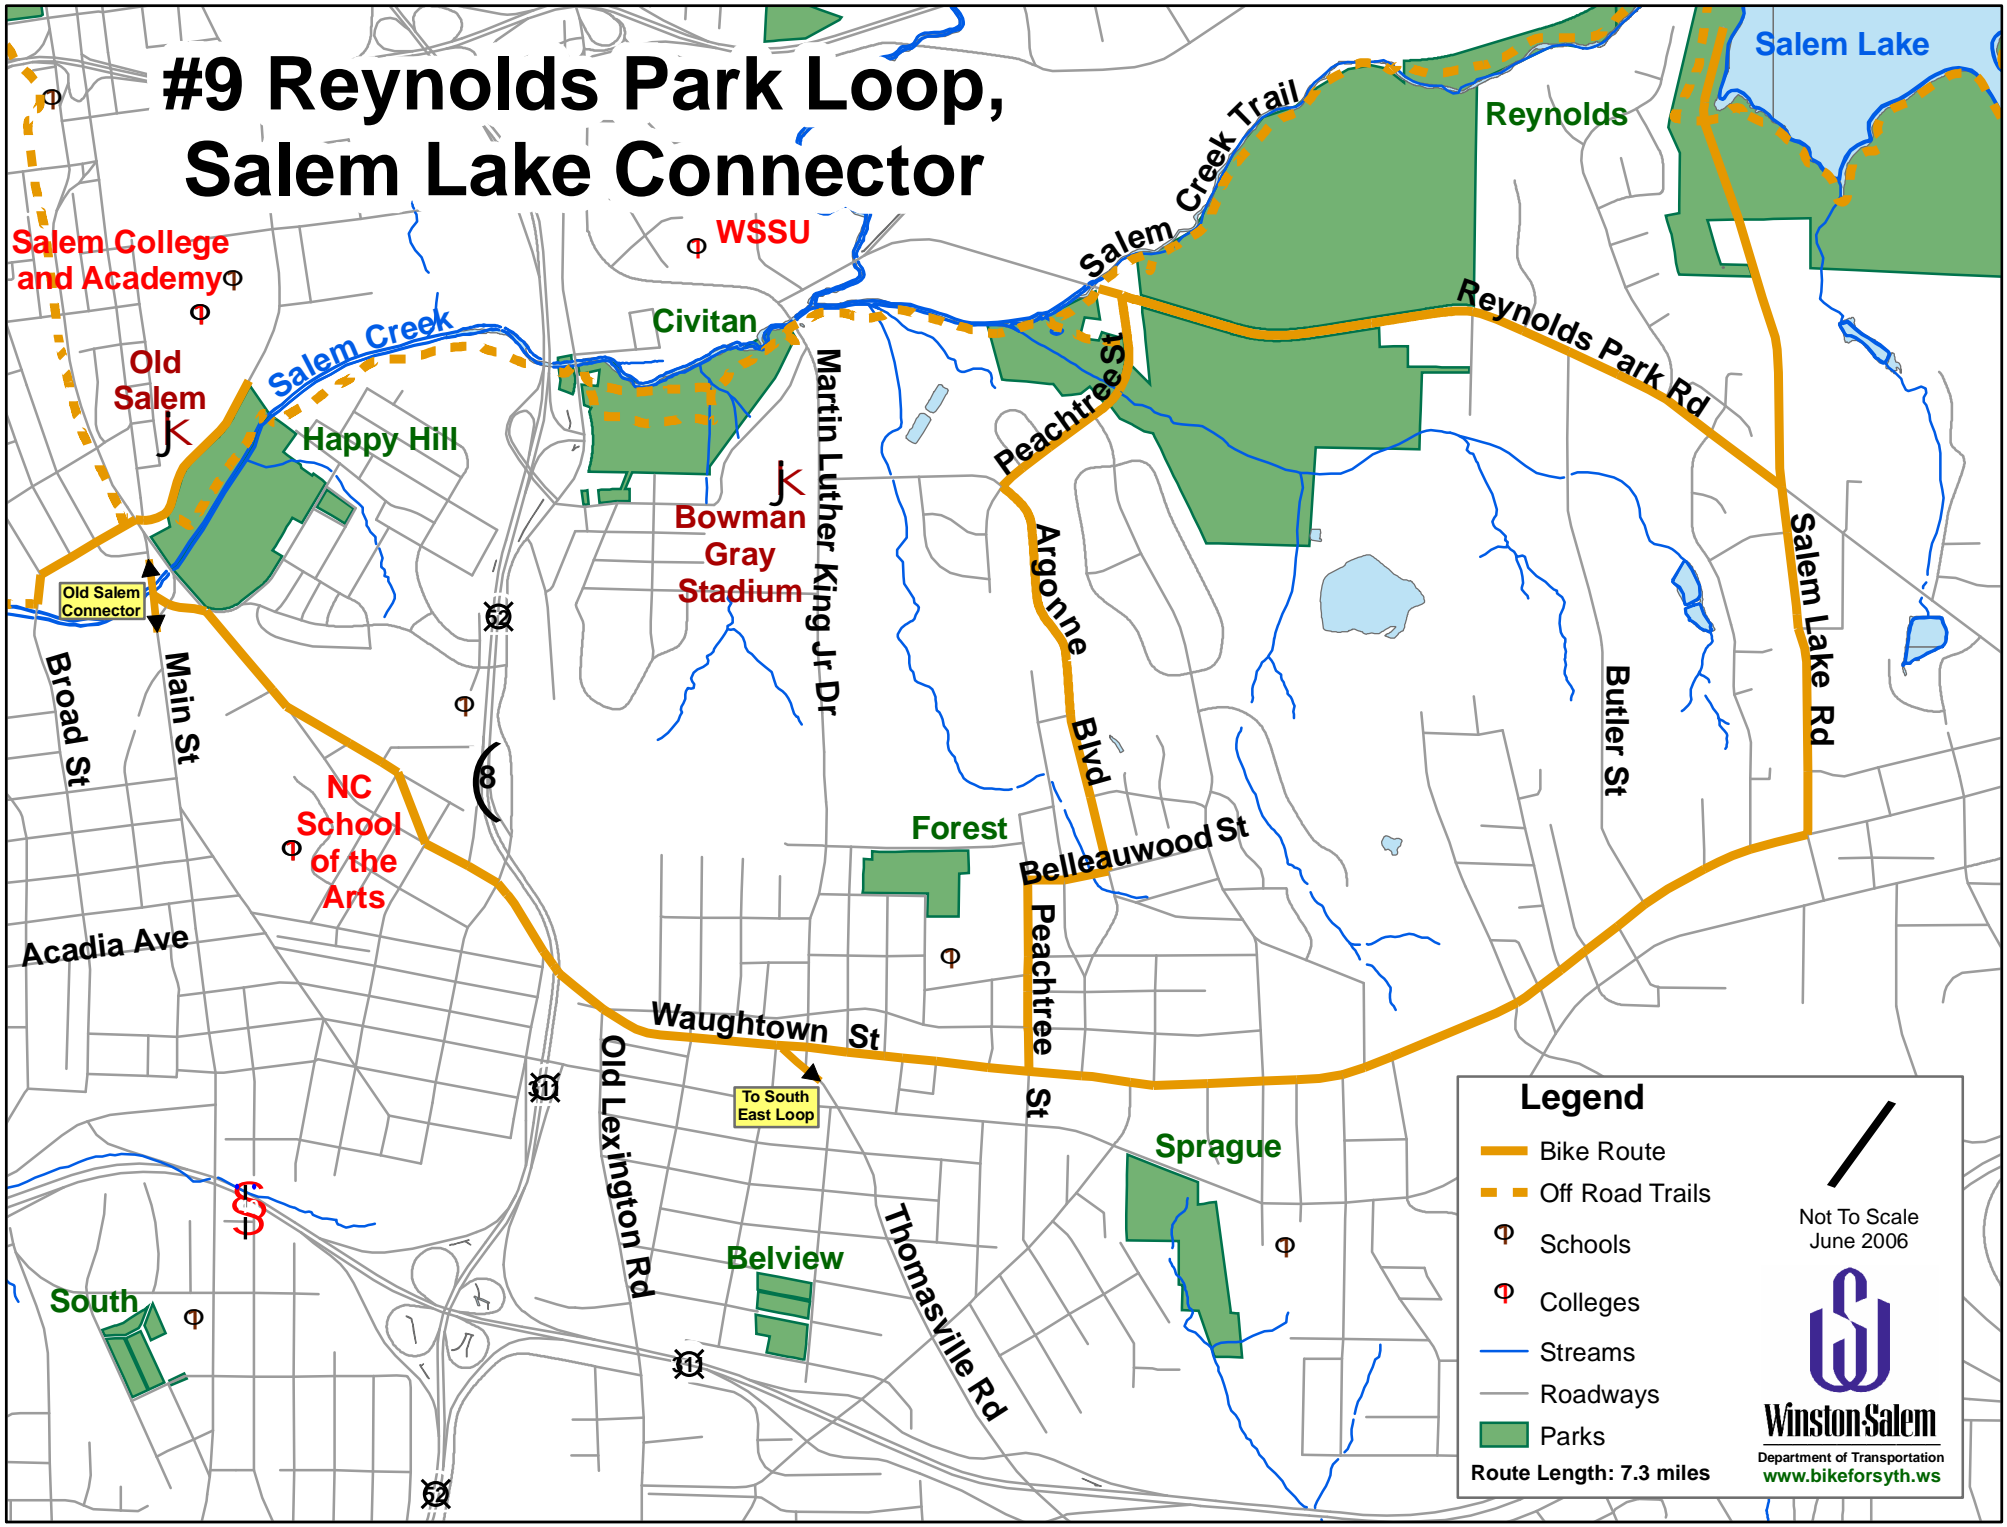

#9 Reynolds Park Loop, Salem Lake Connector

Salem College and Academy

WSSU

Reynolds

Salem Lake

Old Salem

Happy Hill

Civitan

Bowman Gray Stadium

Martin Luther King Jr Dr

Salem Creek Trail

Reynolds Park Rd

Salem Lake Rd

Broad St

Main St

NC School of the Arts

Acadia Ave

Forest

Belleauwood St

Butler St

Waughtown St

To South East Loop

Peachtree St

Sprague

South

Belview

Thomasville Rd

Old Lexington Rd

Legend

- Bike Route
- - - Off Road Trails
- ⊕ Schools
- ⊕ Colleges
- Streams
- Roadways
- Parks

Route Length: 7.3 miles

Not To Scale
June 2006