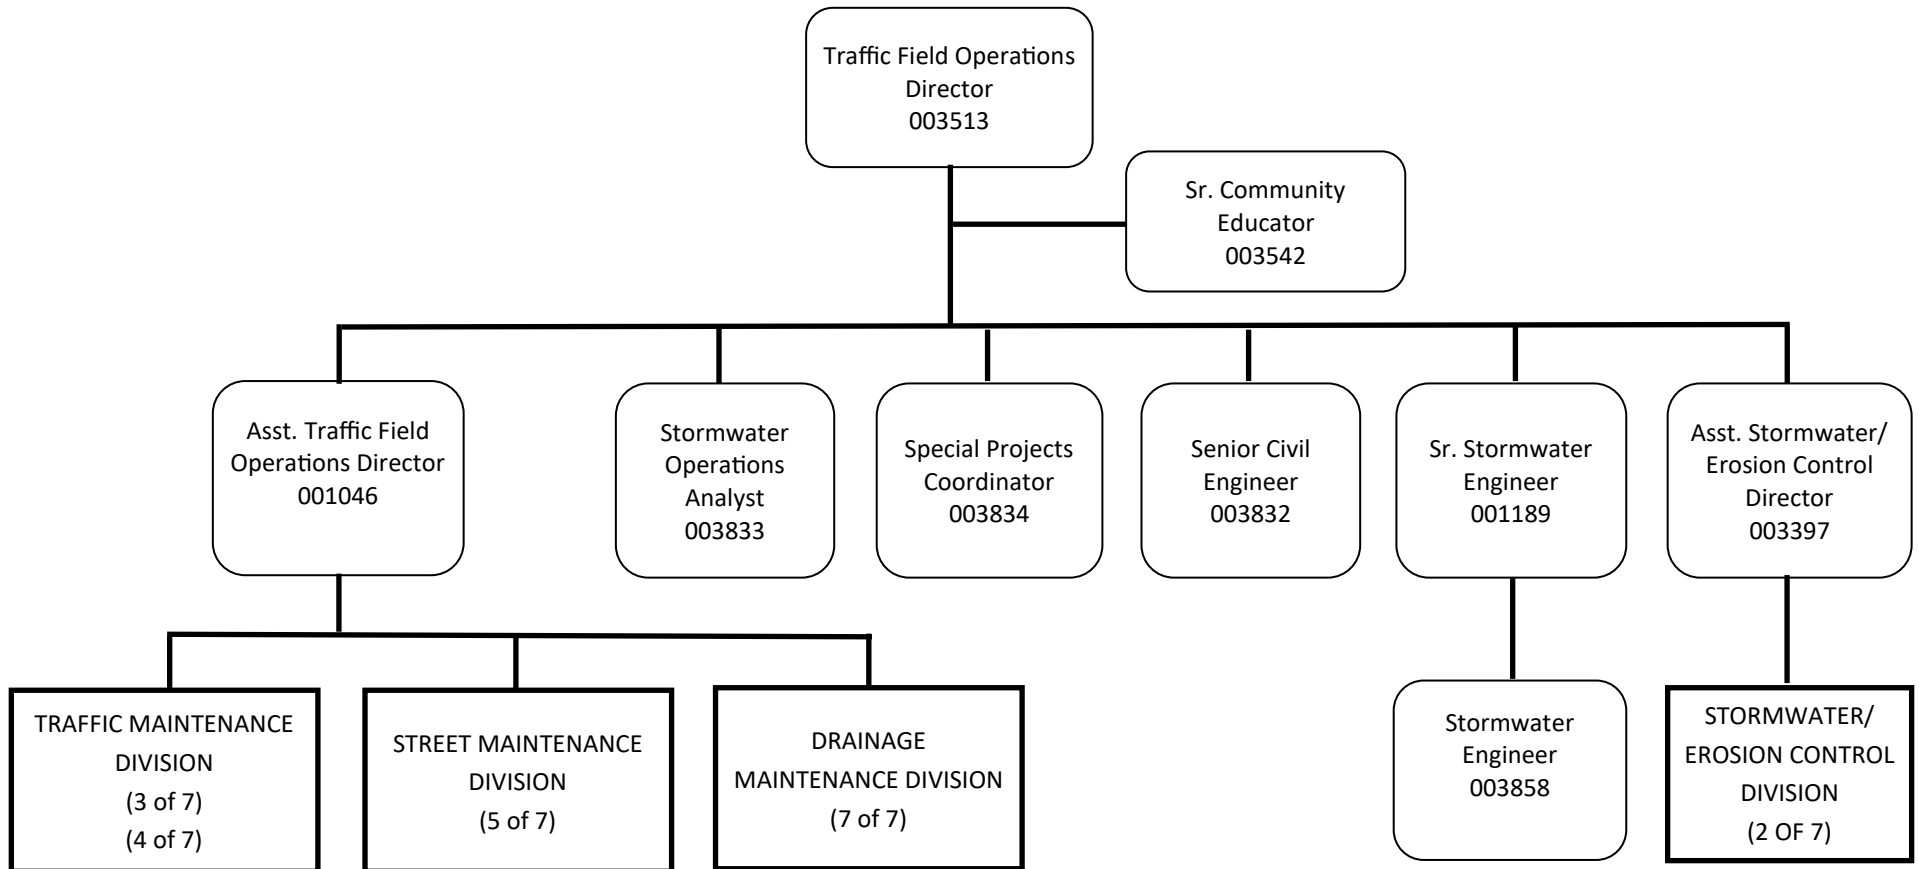

TRAFFIC FIELD OPERATIONS (1 of 7) - ADMINISTRATION

KEY

(Temp) This status is for workers supplied by a temporary agency for work performed on a short term basis.

TRAFFIC FIELD OPERATIONS (2 of 7) STORMWATER/EROSION CONTROL DIVISION

TRAFFIC FIELD OPERATIONS (3 of 7) TRAFFIC MAINTENANCE DIVISION - SIGNALS

TRAFFIC FIELD OPERATIONS (4 of 7) TRAFFIC MAINTENANCE DIVISION— SIGN & MARKING CREWS

TRAFFIC FIELD OPERATIONS (5 of 7) STREETS MAINTENANCE DIVISION - 1

TRAFFIC FIELD OPERATIONS (6 of 7) STREETS MAINTENANCE DIVISION – STREET CREWS

TRAFFIC FIELD OPERATIONS (7 of 7) DRAINAGE MAINTENANCE