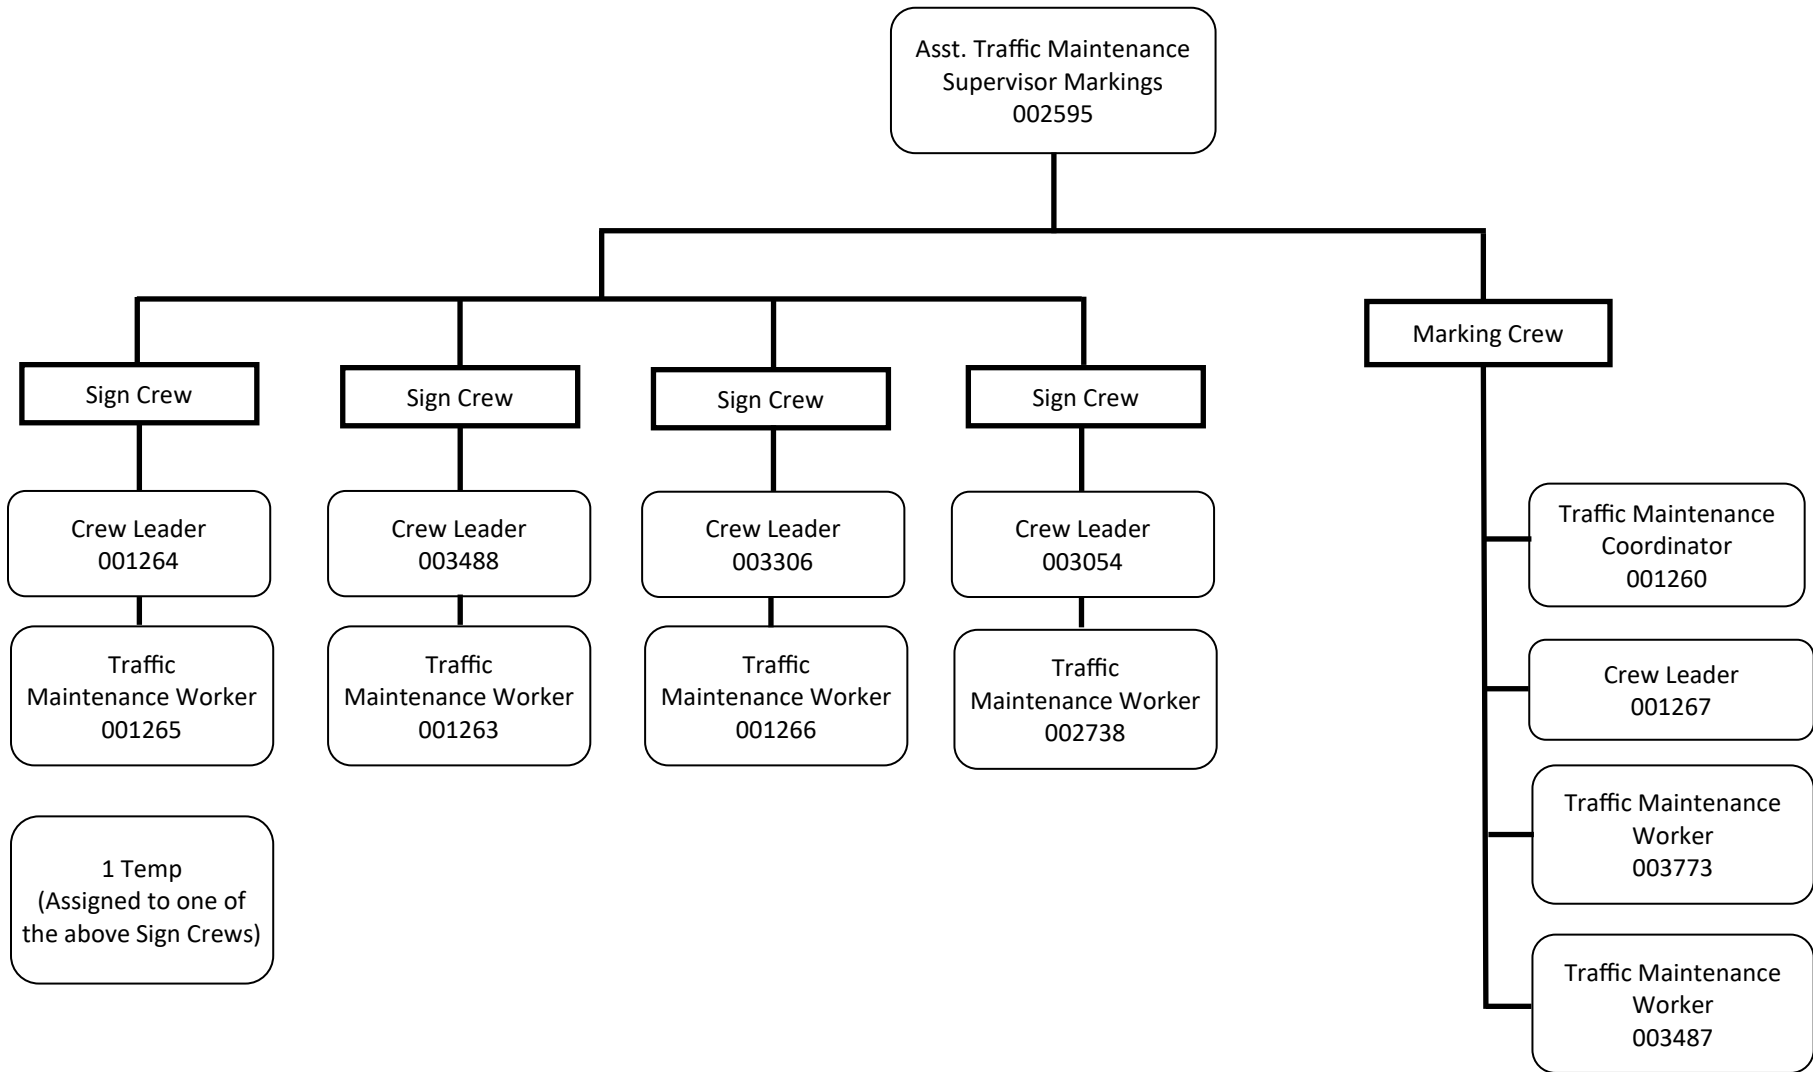

TRAFFIC FIELD OPERATIONS (1 of 7) - ADMINISTRATION

KEY

(Temp) This status is for workers supplied by a temporary agency for work performed on a short term basis.

TRAFFIC FIELD OPERATIONS (2 of 7) STORMWATER/EROSION CONTROL DIVISION

TRAFFIC FIELD OPERATIONS (3 of 7) TRAFFIC MAINTENANCE DIVISION - SIGNALS

TRAFFIC FIELD OPERATIONS (4 of 7) TRAFFIC MAINTENANCE DIVISION— SIGN & MARKING CREWS

TRAFFIC FIELD OPERATIONS (5 of 7) STREETS MAINTENANCE DIVISION - 1

TRAFFIC FIELD OPERATIONS (6 of 7) STREETS MAINTENANCE DIVISION – STREET CREWS

TRAFFIC FIELD OPERATIONS (7 of 7) DRAINAGE MAINTENANCE