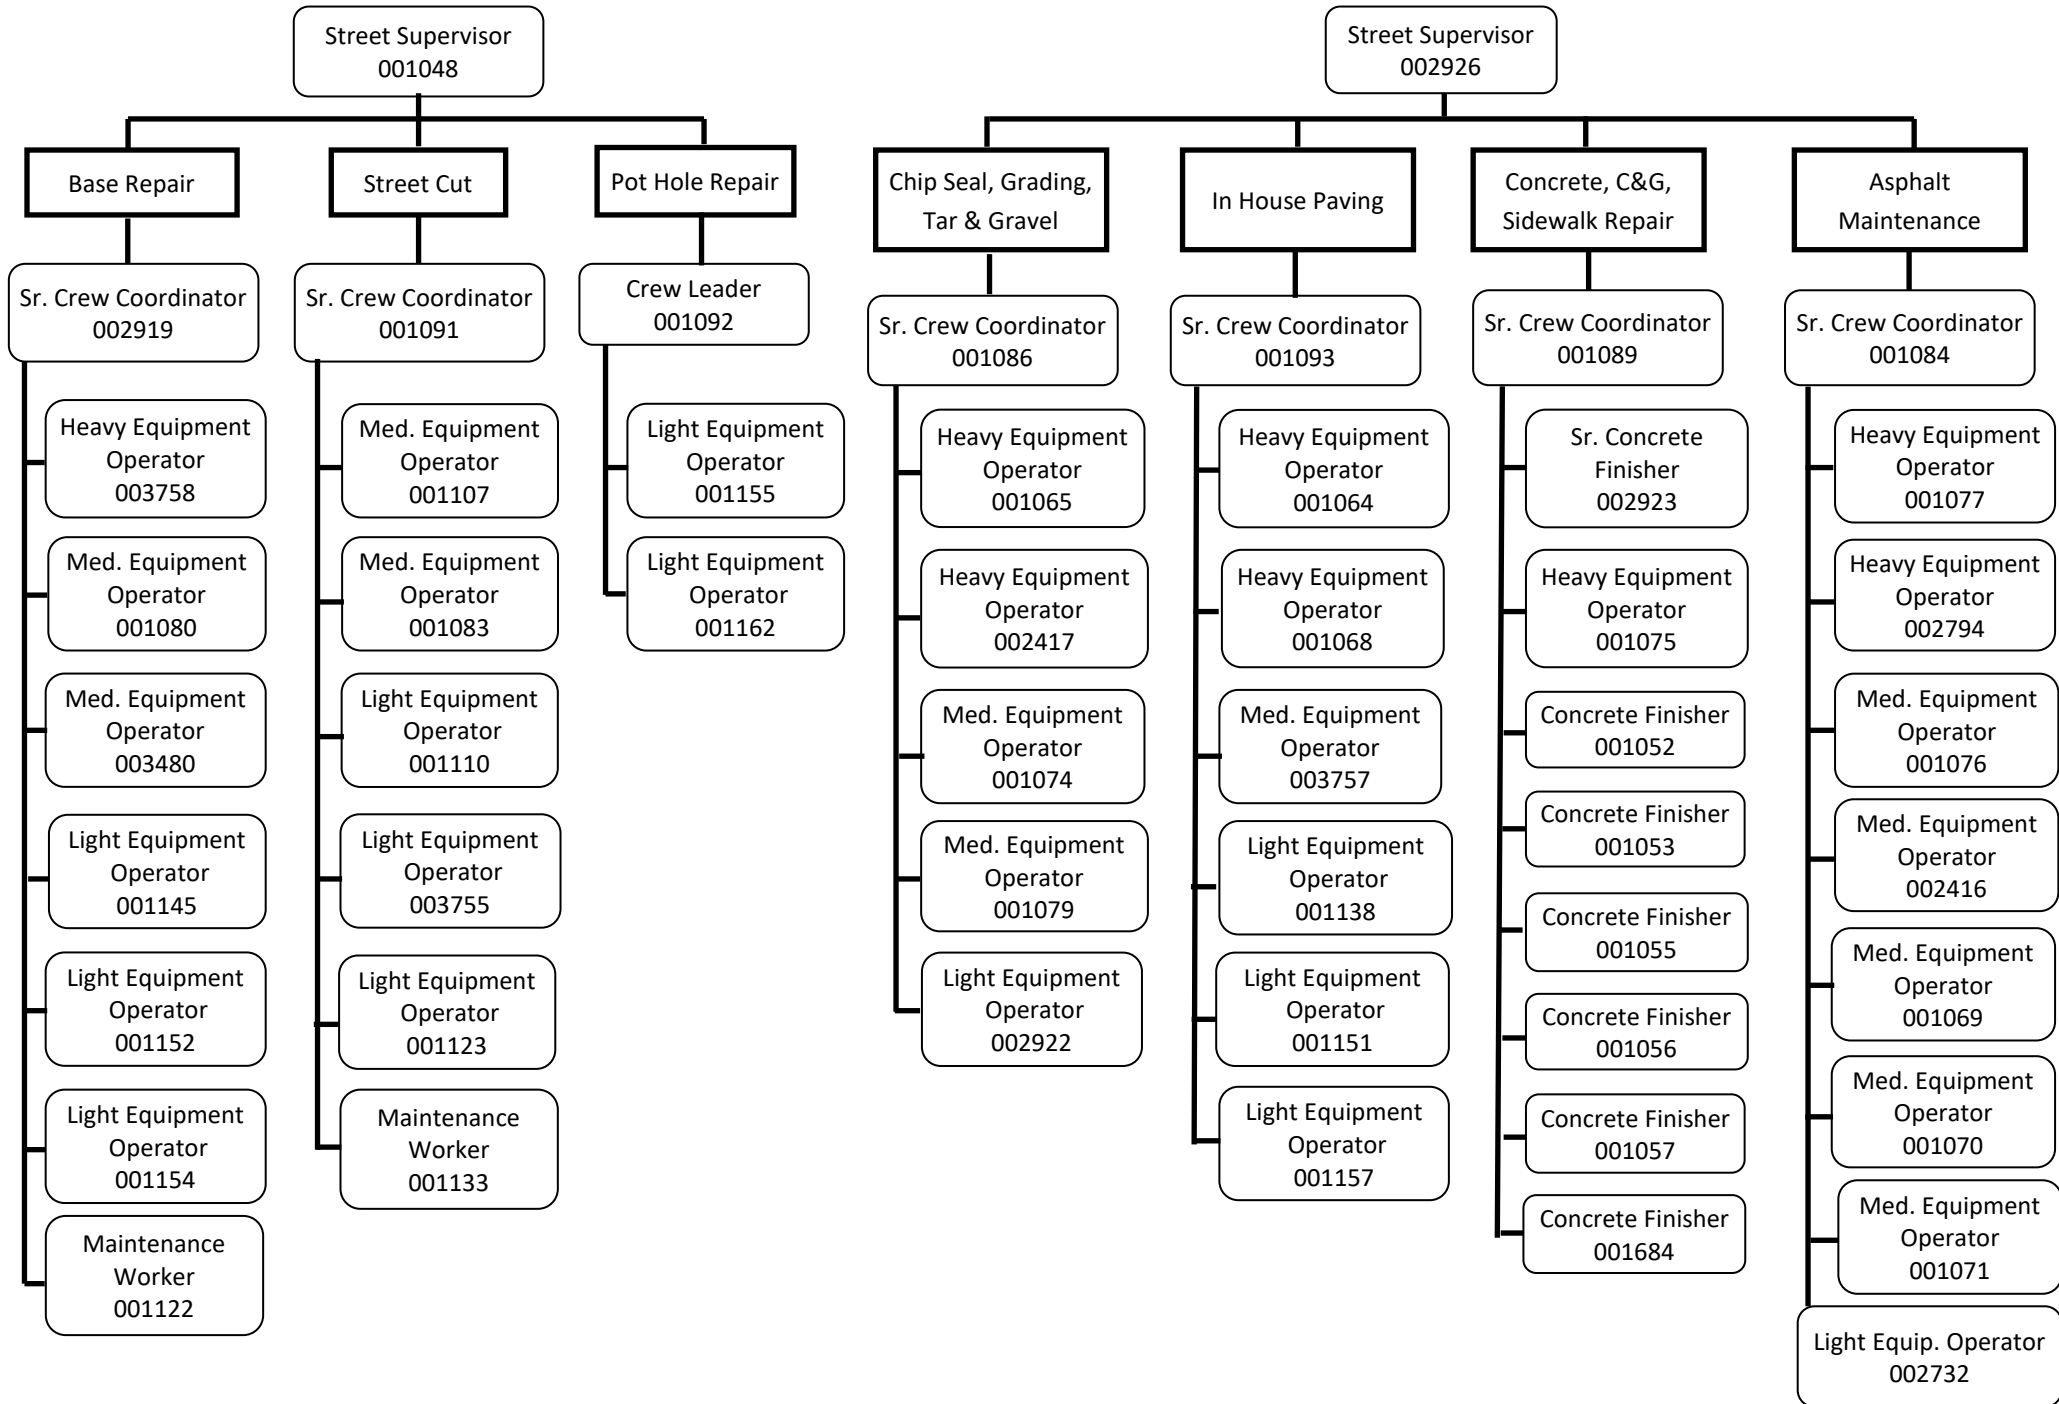

TRAFFIC FIELD OPERATIONS (1 of 7) - ADMINISTRATION

KEY

(Temp) This status is for workers supplied by a temporary agency for work performed on a short term basis.

TRAFFIC FIELD OPERATIONS (2 of 7) STORMWATER/EROSION CONTROL DIVISION

TRAFFIC FIELD OPERATIONS (3 of 7) TRAFFIC MAINTENANCE DIVISION - SIGNALS

TRAFFIC FIELD OPERATIONS (4 of 7) TRAFFIC MAINTENANCE DIVISION— SIGN & MARKING CREWS

TRAFFIC FIELD OPERATIONS (5 of 7) STREETS MAINTENANCE DIVISION - 1

TRAFFIC FIELD OPERATIONS (6 of 7) STREETS MAINTENANCE DIVISION – STREET CREWS

TRAFFIC FIELD OPERATIONS (7 of 7) DRAINAGE MAINTENANCE