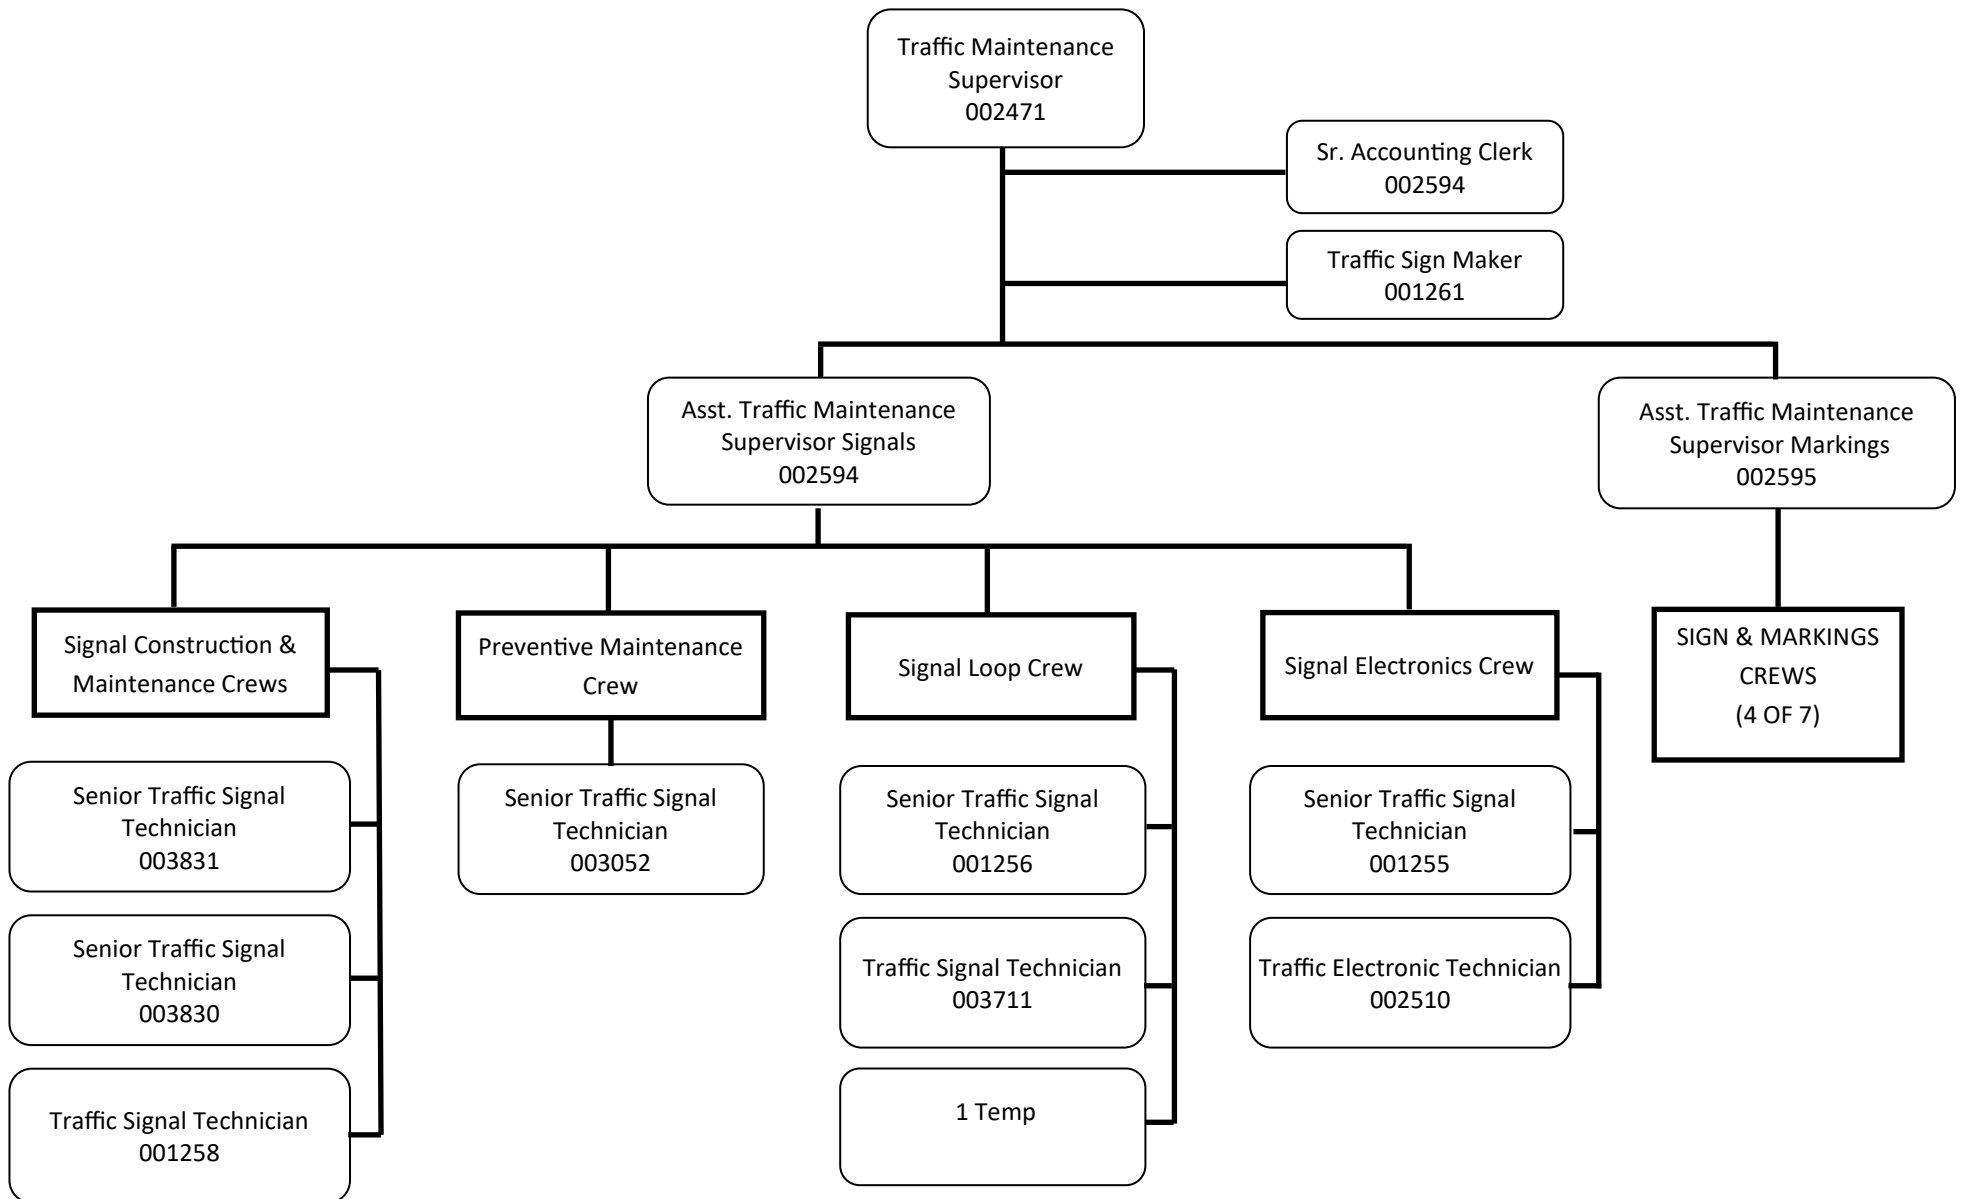

TRAFFIC FIELD OPERATIONS (1 of 7) - ADMINISTRATION

KEY

(Temp) This status is for workers supplied by a temporary agency for work performed on a short term basis.

TRAFFIC FIELD OPERATIONS (2 of 7) STORMWATER/EROSION CONTROL DIVISION

TRAFFIC FIELD OPERATIONS (3 of 7) TRAFFIC MAINTENANCE DIVISION - SIGNALS

TRAFFIC FIELD OPERATIONS (4 of 7) TRAFFIC MAINTENANCE DIVISION— SIGN & MARKING CREWS

TRAFFIC FIELD OPERATIONS (5 of 7) STREETS MAINTENANCE DIVISION - 1

TRAFFIC FIELD OPERATIONS (6 of 7) STREETS MAINTENANCE DIVISION – STREET CREWS

TRAFFIC FIELD OPERATIONS (7 of 7) DRAINAGE MAINTENANCE