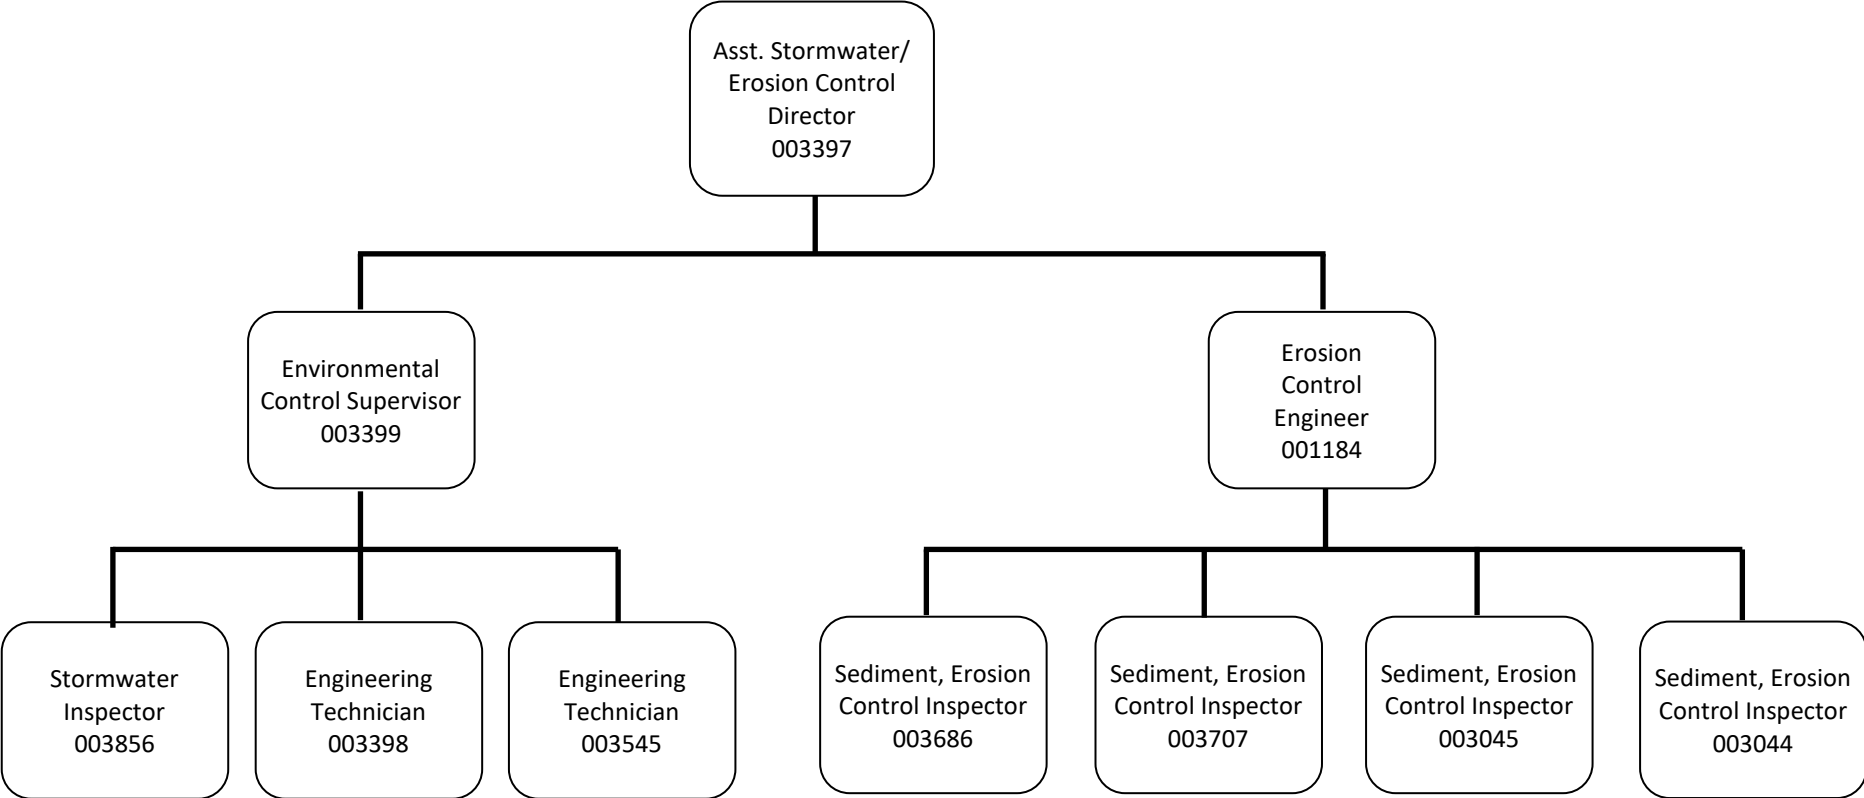

TRAFFIC FIELD OPERATIONS (1 of 7) - ADMINISTRATION

KEY

(Temp) This status is for workers supplied by a temporary agency for work performed on a short term basis.

TRAFFIC FIELD OPERATIONS (2 of 7) STORMWATER/EROSION CONTROL DIVISION

TRAFFIC FIELD OPERATIONS (3 of 7) TRAFFIC MAINTENANCE DIVISION - SIGNALS

TRAFFIC FIELD OPERATIONS (4 of 7) TRAFFIC MAINTENANCE DIVISION— SIGN & MARKING CREWS

TRAFFIC FIELD OPERATIONS (5 of 7) STREETS MAINTENANCE DIVISION - 1

TRAFFIC FIELD OPERATIONS (6 of 7) STREETS MAINTENANCE DIVISION – STREET CREWS

TRAFFIC FIELD OPERATIONS (7 of 7) DRAINAGE MAINTENANCE