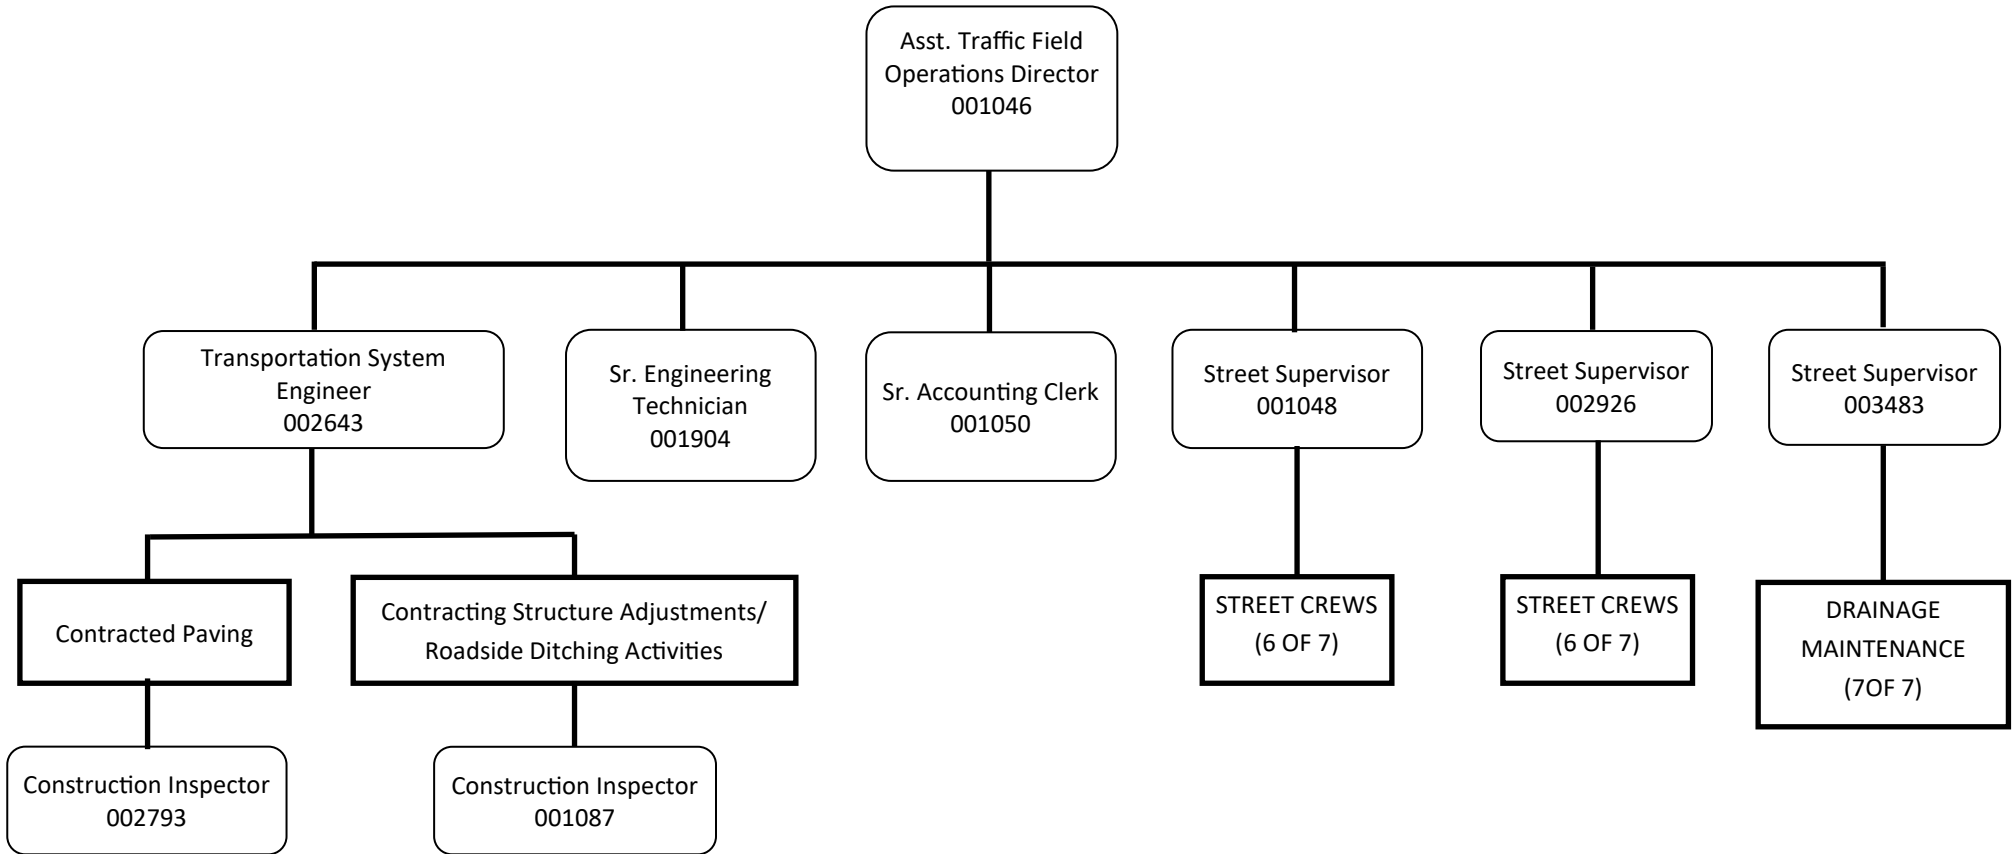

TRAFFIC FIELD OPERATIONS (1 of 7) - ADMINISTRATION

KEY

(Temp) This status is for workers supplied by a temporary agency for work performed on a short term basis.

TRAFFIC FIELD OPERATIONS (2 of 7) STORMWATER/EROSION CONTROL DIVISION

TRAFFIC FIELD OPERATIONS (3 of 7) TRAFFIC MAINTENANCE DIVISION - SIGNALS

TRAFFIC FIELD OPERATIONS (4 of 7) TRAFFIC MAINTENANCE DIVISION— SIGN & MARKING CREWS

TRAFFIC FIELD OPERATIONS (5 of 7) STREETS MAINTENANCE DIVISION - 1

TRAFFIC FIELD OPERATIONS (6 of 7) STREETS MAINTENANCE DIVISION – STREET CREWS

TRAFFIC FIELD OPERATIONS (7 of 7) DRAINAGE MAINTENANCE