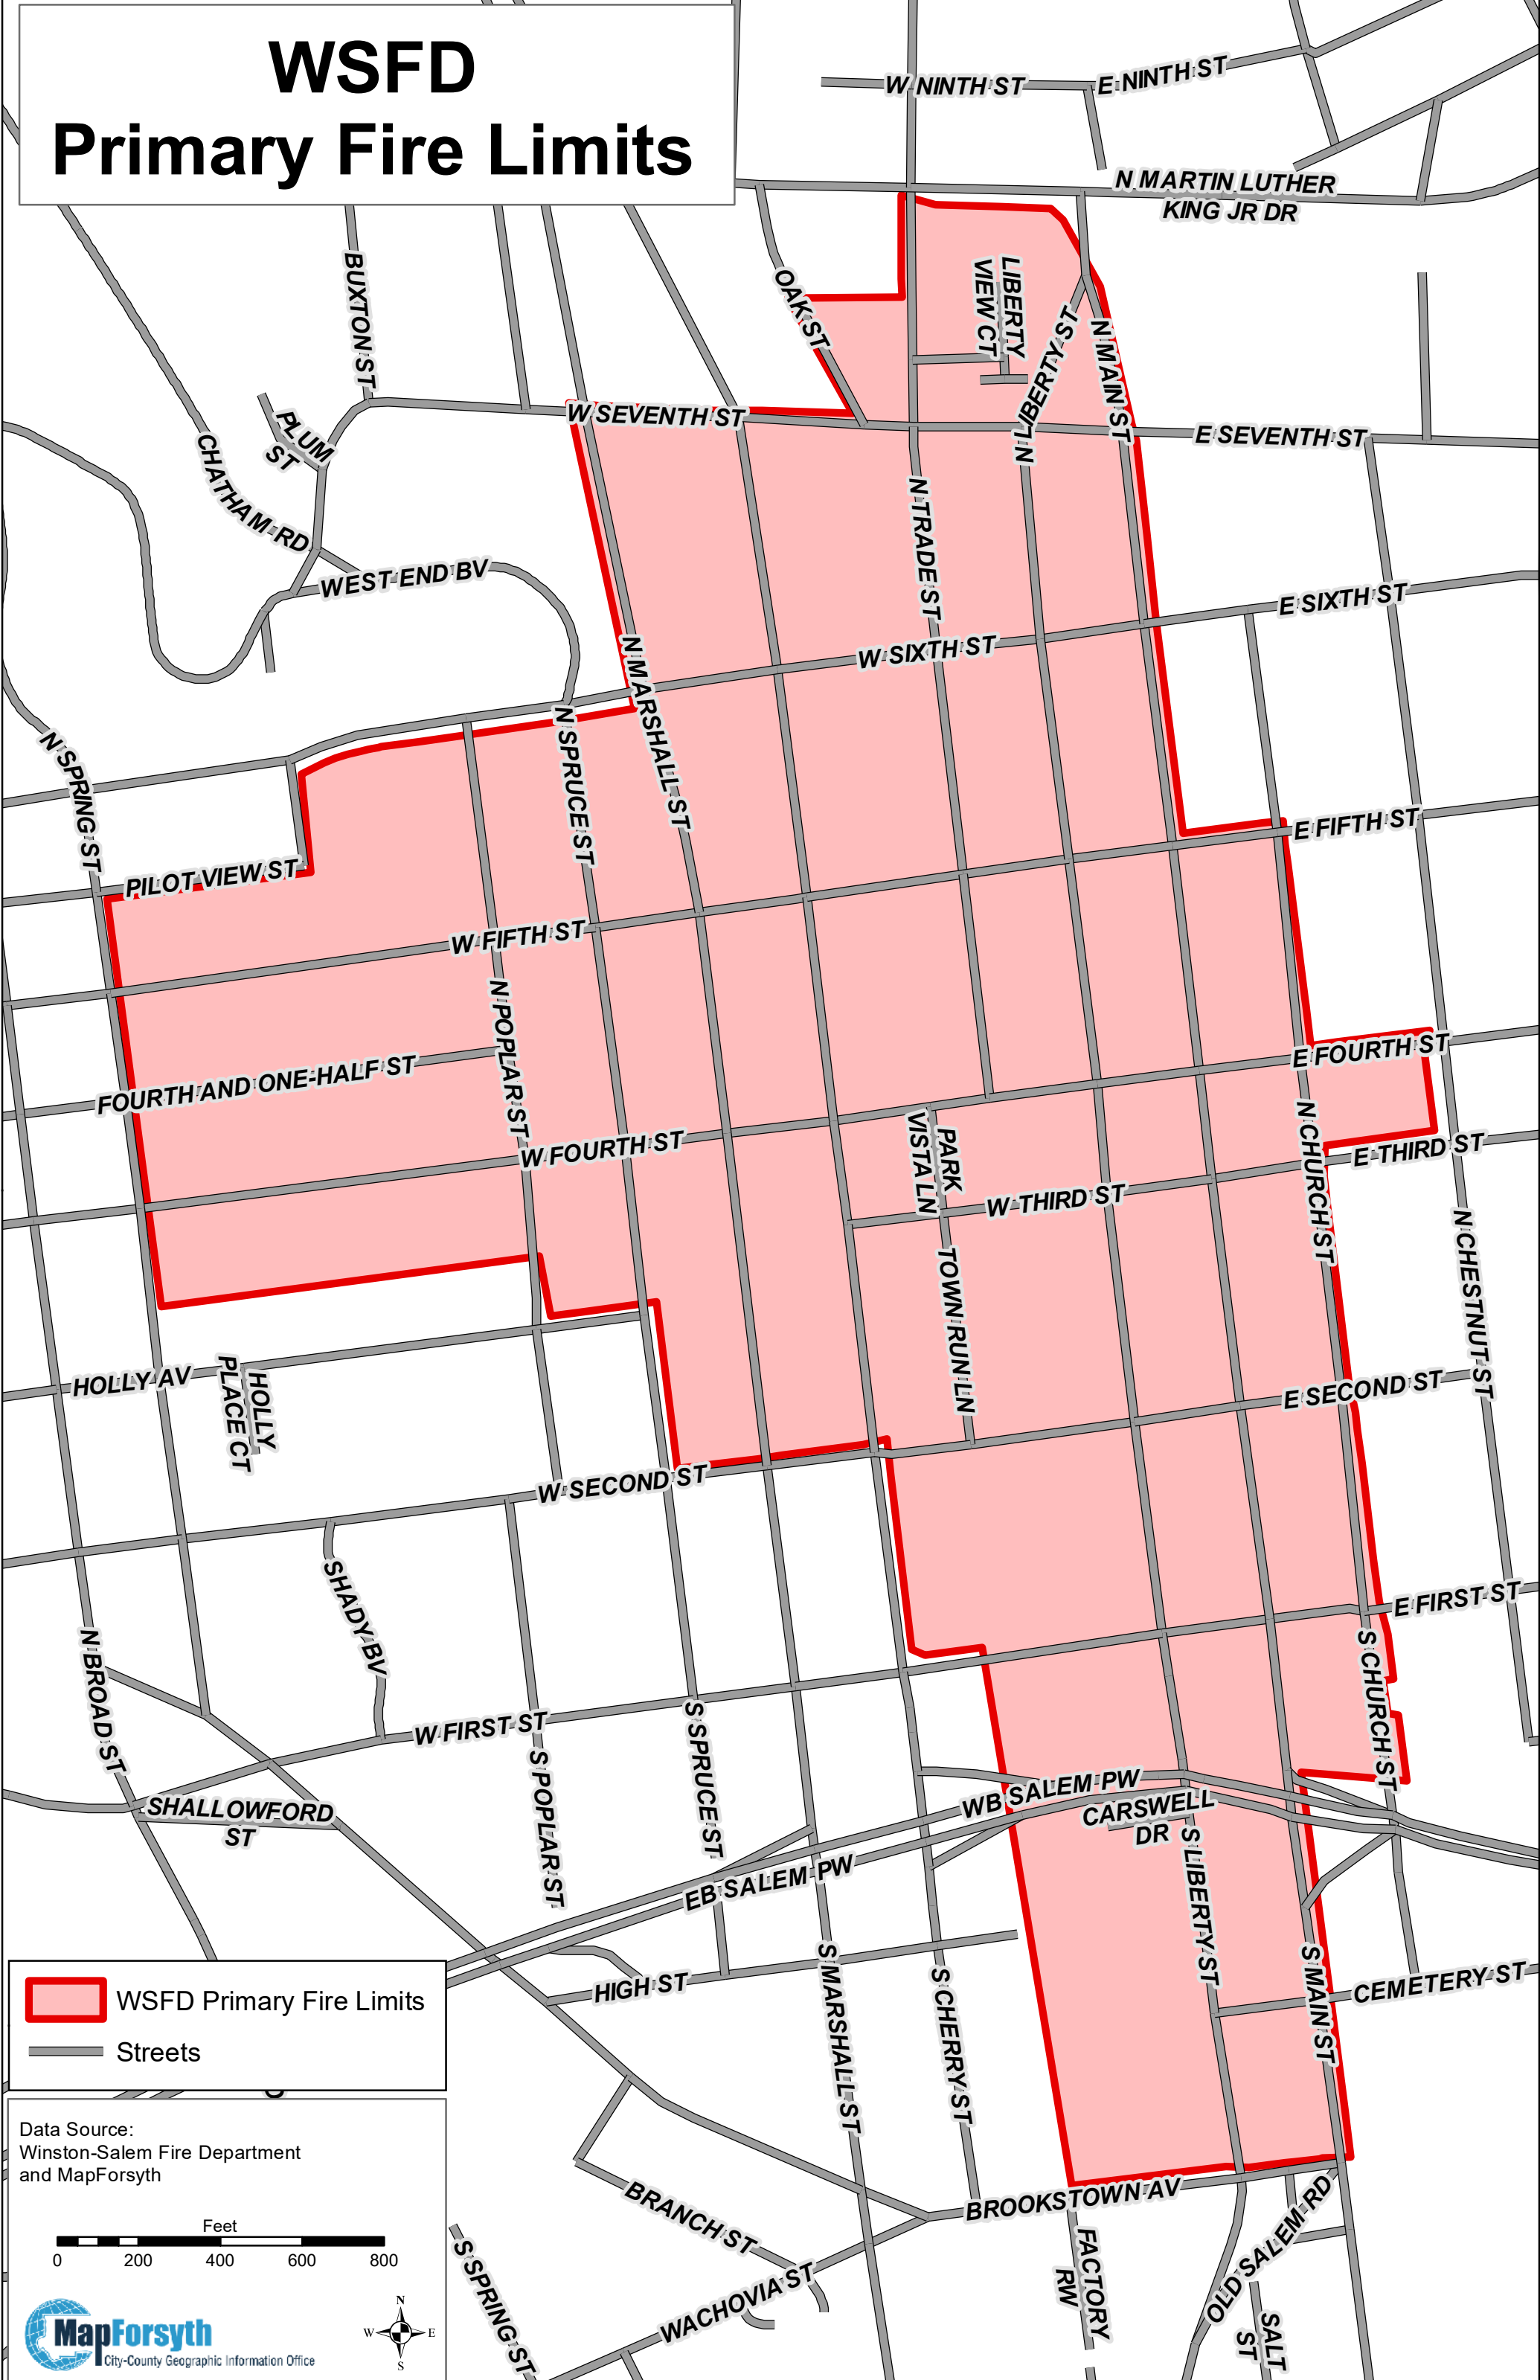

WSFD Primary Fire Limits

 WSFD Primary Fire Limits
 Streets

Data Source:
Winston-Salem Fire Department
and MapForsyth

MapForsyth
City-County Geographic Information Office