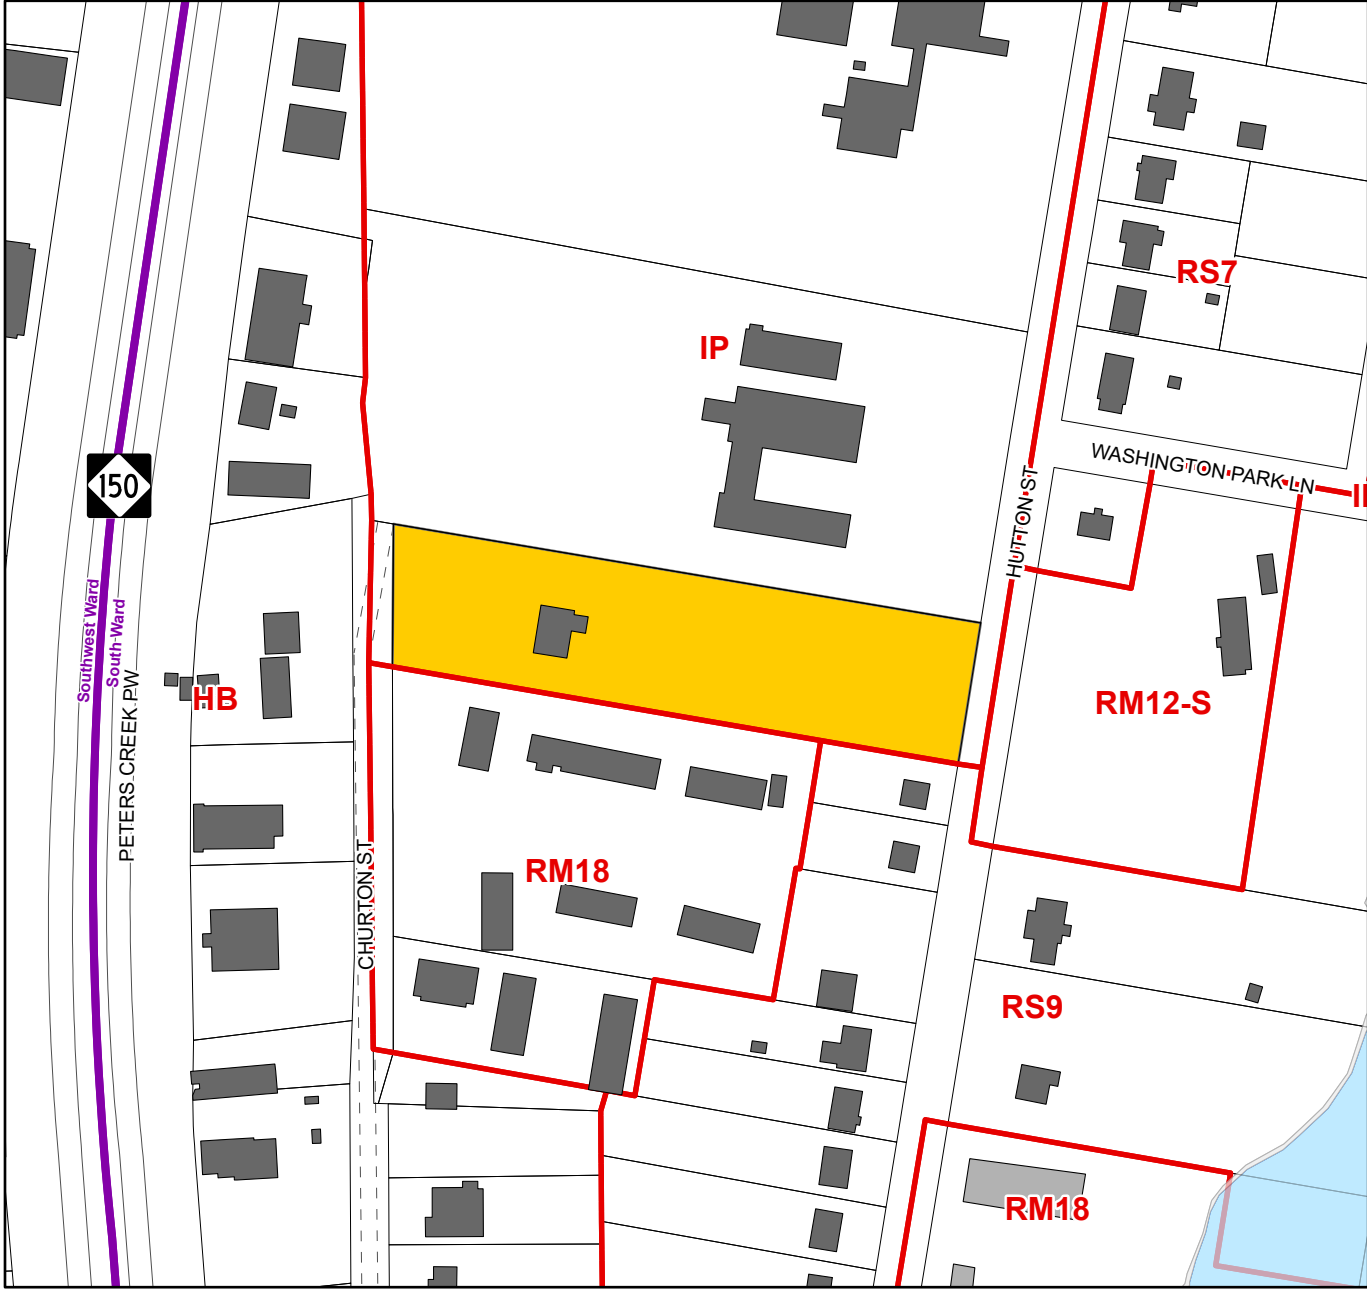

PLANNING BOARD REVIEW

Child Day Care Center in IP Zoning

CASE: PBR 2022-15

PIN: 6824-89-6245

SCALE: 1" represents 200'

STAFF: Reed

GMA: 2

ACRES: 2.23

MAP(S): 6824.02