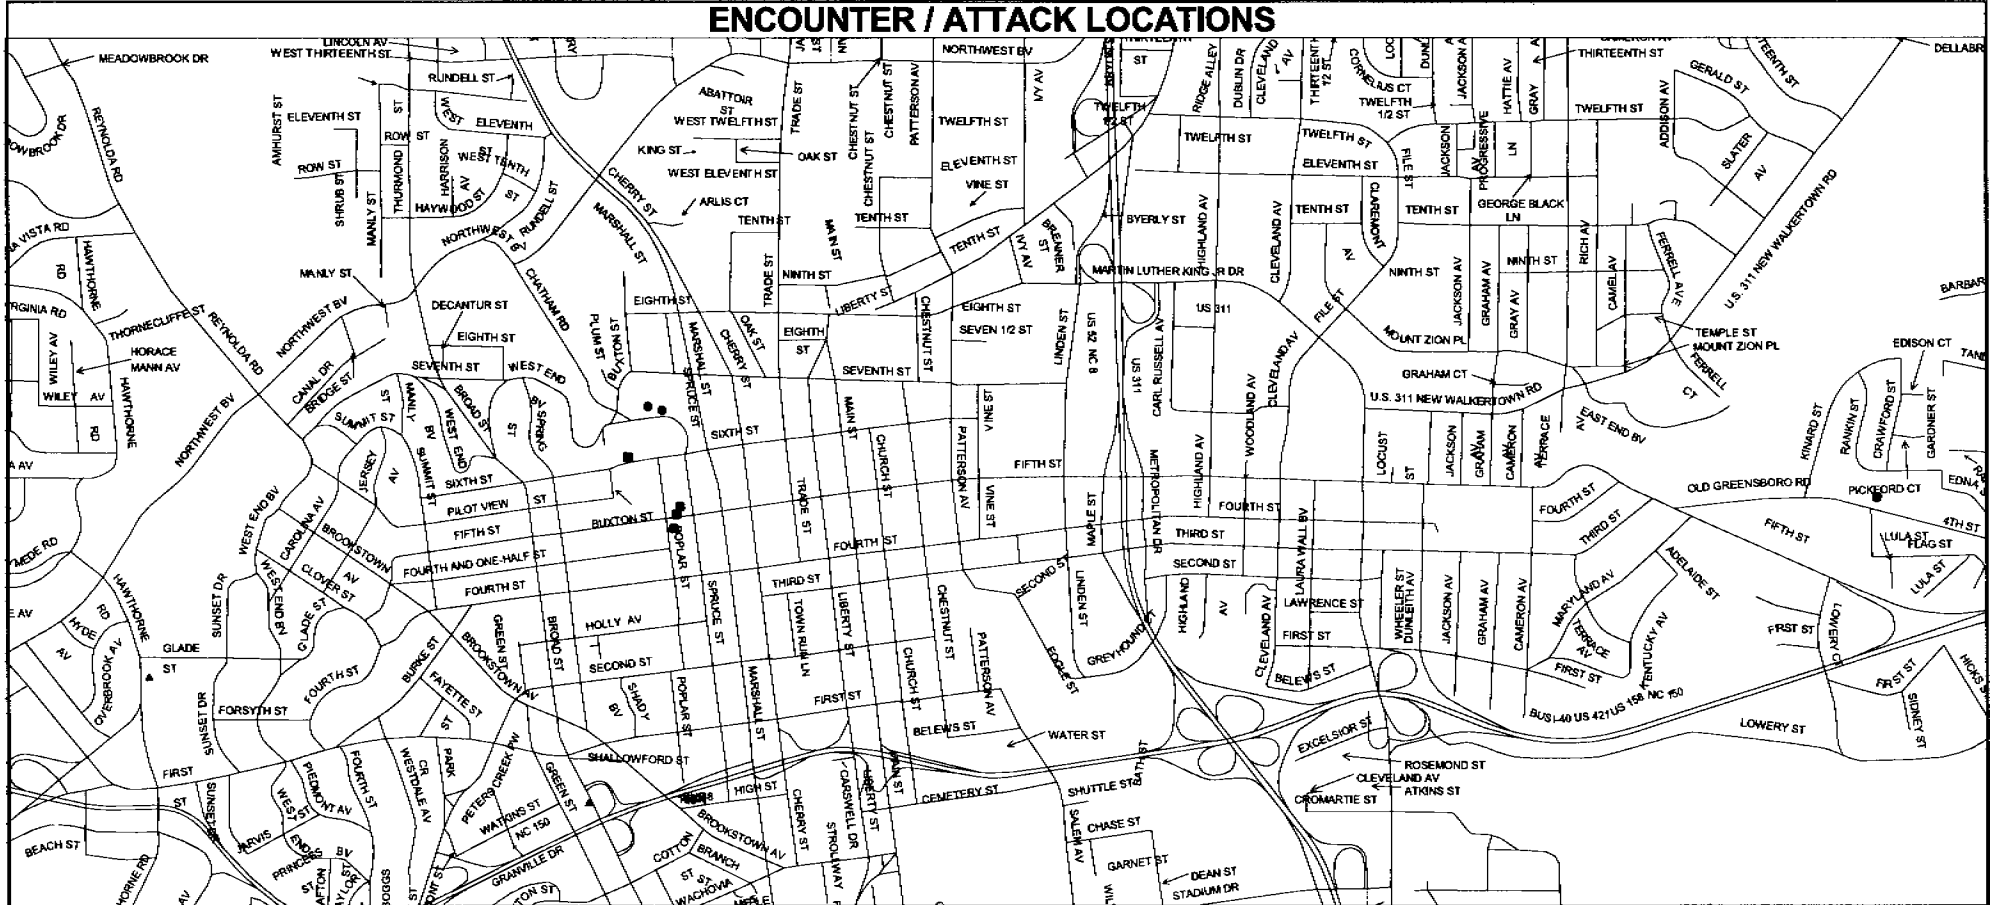

ENCOUNTER / ATTACK LOCATIONS

1 200 400 Feet